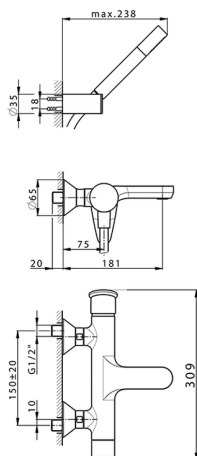

Single lever bath mixer, with shower set HARLOCK_HC000123

MODEL **HC000123**

Single lever bath mixer, with shower set, wall mounted adjustable handshower bracket, Brass D.24mm minimalistic one spray handshower, 150 cm SUPREME smooth flexible hose

AVAILABLE FINISHINGS

-  **21** 21 Chrome
-  **2P** 2P Rose Gold
-  **2Q** 2Q Black Titanium
-  **40** 40 Matt Black
-  **4Q** 4Q Matt White
-  **6T** 6T Chrome/Matt Black

CHARACTERISTICS

Cartridge Spare Parts **ZZ95409000**

35 mm Cartridge

DeviaStop

The Huber Devia Stop technology allows to adjust the water flow and to direct it to the selected output point (overhead soaker, hand shower, etc).

2024-12-22