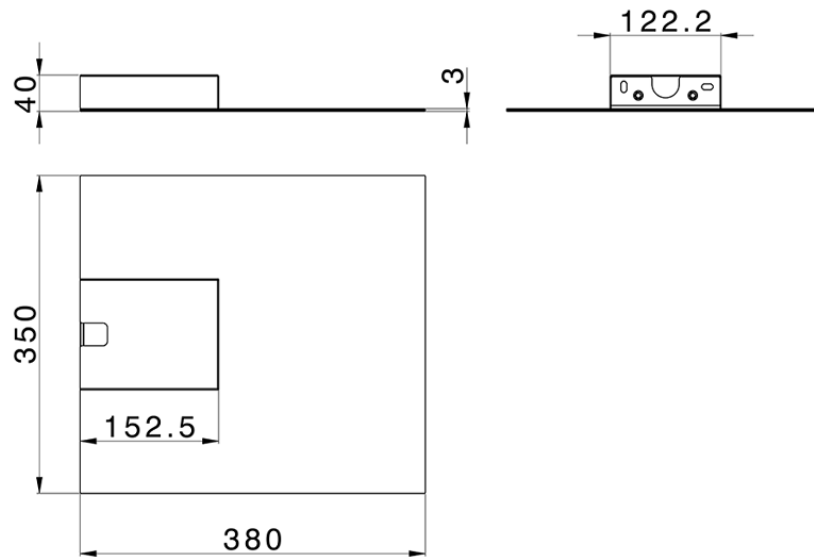

Wall-mounted ultra-thin square waterfall ZEN_ZS129020

ZS129020

<https://en.huberitalia.com/wall-mounted-ultra-thin-square-waterfall-zen-zs129020>

2025-04-07