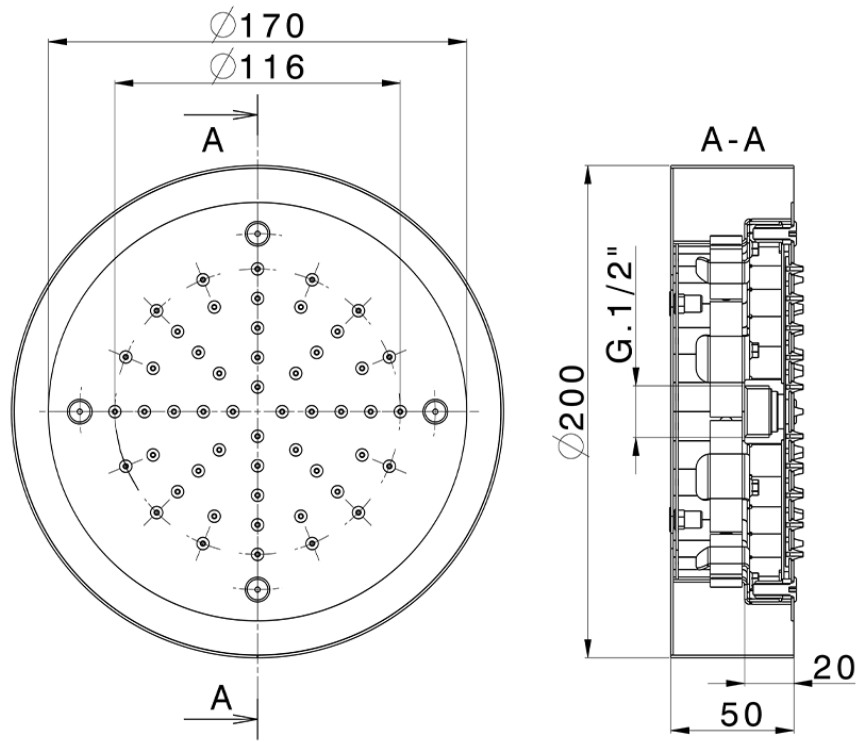

Ø 200 mm Chromotherapy Ceiling showerhead ZEN_ZS1C0230

ZS1C0230

<https://en.huberitalia.com/o-200-mm-chromotherapy-ceiling-showerhead-zen-zs1c0230>

2026-04-05