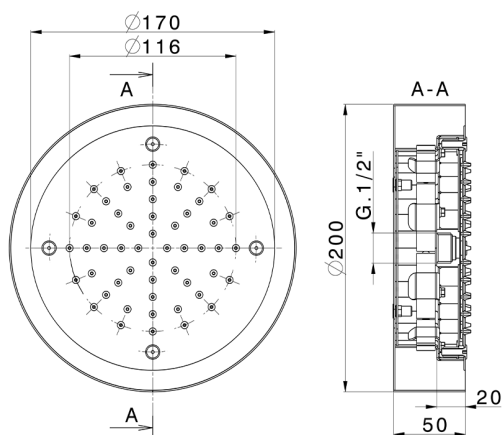

Ø 200 mm Chromotherapy Ceiling showerhead ZEN_ZS1C0230

MODEL **ZS1C0230**

Ø 200 mm Chromotherapy Ceiling showerhead, with white cover, rain, chromotherapy functions, control unit and wireless control included, Stainless Steel AISI 304

AVAILABLE FINISHINGS

- **D1** D1 Brushed Inox
- **40** 40 Matt Black
- **4Q** 4Q Matt White
- **D2** D2 Polished Inox

CHARACTERISTICS

2026-04-05