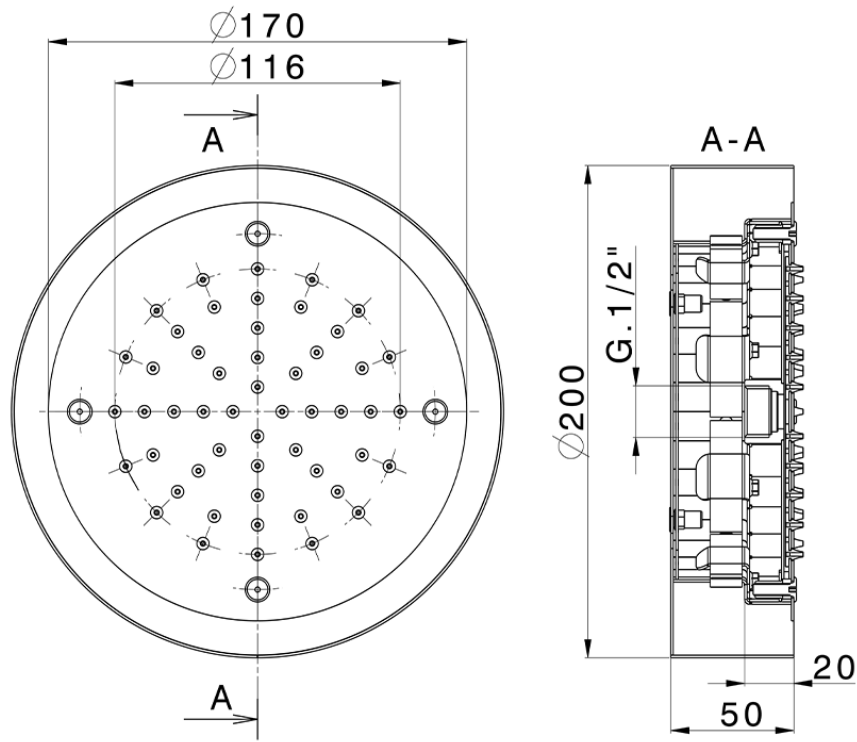

Ø 200 mm Chromotherapy Ceiling showerhead ZEN_ZS1C0230

ZS1C0230

<https://en.huberitalia.com/o-200-mm-chromotherapy-ceiling-showerhead-zen-zs1c0230>

2026-04-05