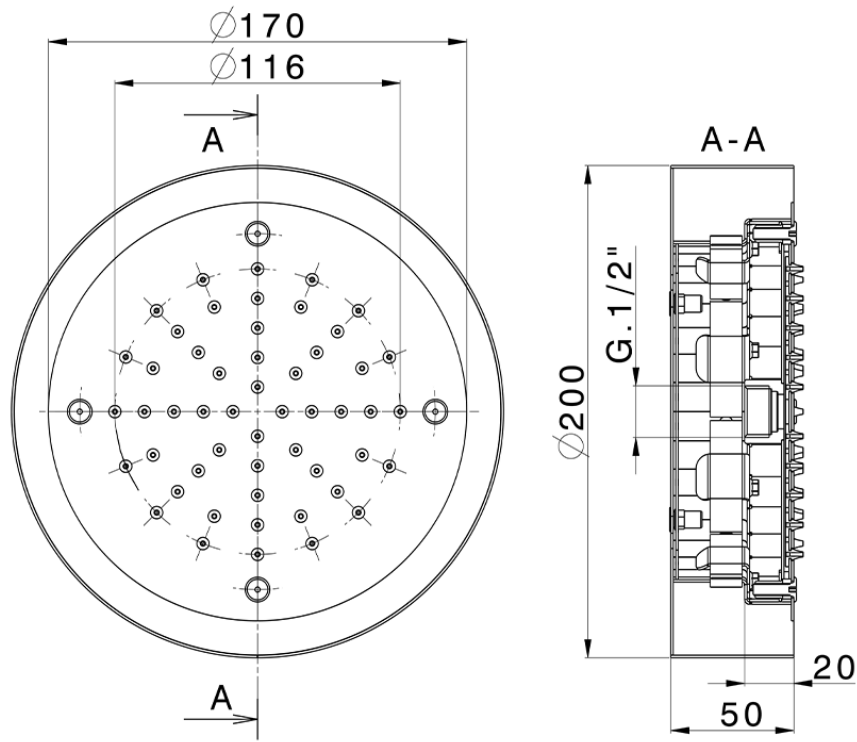

Ø 200 mm Chromotherapy Ceiling showerhead ZEN\_ZS1C0230

ZS1C0230

<https://en.huberitalia.com/o-200-mm-chromotherapy-ceiling-showerhead-zen-zs1c0230>

2026-06-13