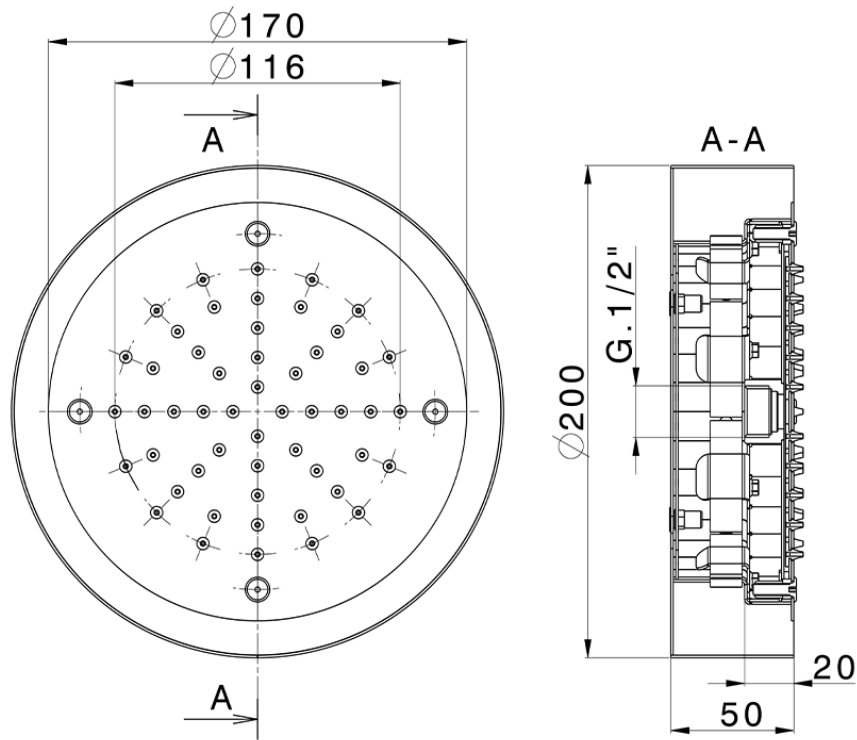

## Ø 200 mm Chromotherapy Ceiling showerhead ZEN\_ZS1C0230

ZS1C0230

<https://en.huberitalia.com/o-200-mm-chromotherapy-ceiling-showerhead-zen-zs1c0230>

2026-06-13