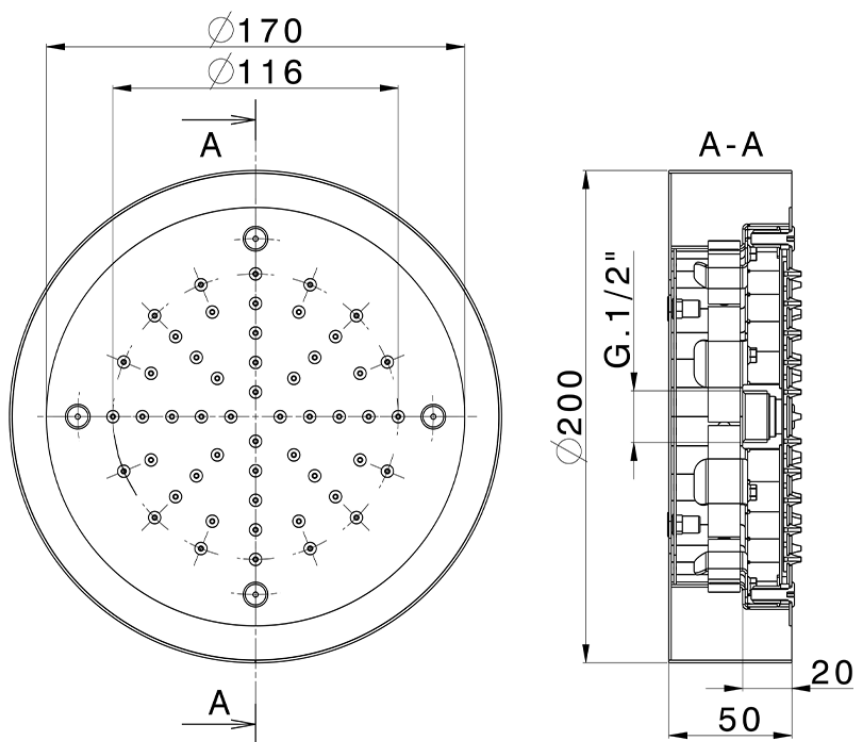

Ø 200 mm Chromotherapy Ceiling showerhead ZEN_ZS1C0230

ZS1C0230

<https://en.huberitalia.com/o-200-mm-chromotherapy-ceiling-showerhead-zen-zs1c0230>

2026-05-16