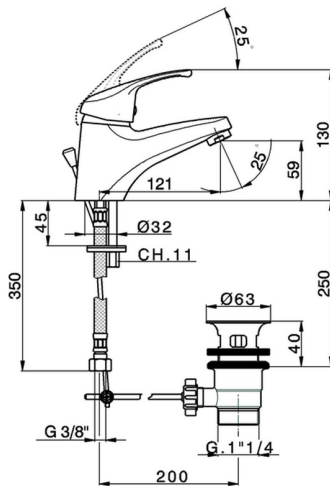

Single lever washbasin mixer BACCARAT_BC000510

MODEL **BC000510**

Single lever washbasin mixer, with 1"1/4 pop-up waste, G.3/8" stainless steel flexible hose

AVAILABLE FINISHINGS

21 21 Chrome

CHARACTERISTICS

Cartridge Spare Parts **ZZ95273000**

40 mm Cartridge

Single lever washbasin mixer BACCARAT_BC000510

BC000510

<https://en.huberitalia.com/single-lever-washbasin-mixer-baccarat-bc000510>

2024-11-15