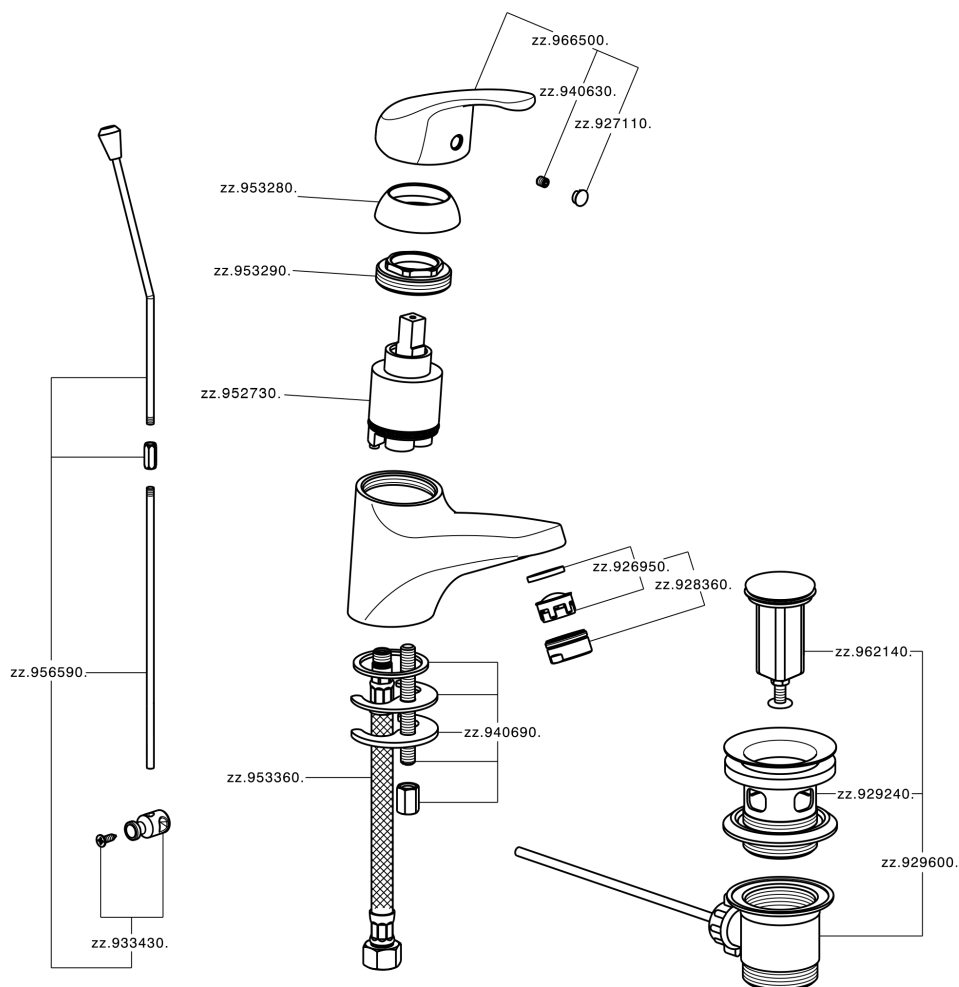

Single lever washbasin mixer BACCARAT_BC000510

MODEL **BC000510**

Single lever washbasin mixer, with 1"1/4 pop-up waste, G.3/8" stainless steel flexible hose

AVAILABLE FINISHINGS

21 21 Chrome

CHARACTERISTICS

Cartridge Spare Parts **ZZ95273000**

40 mm Cartridge

Single lever washbasin mixer BACCARAT_BC000510

BC000510

<https://en.huberitalia.com/single-lever-washbasin-mixer-baccarat-bc000510>

2024-11-15