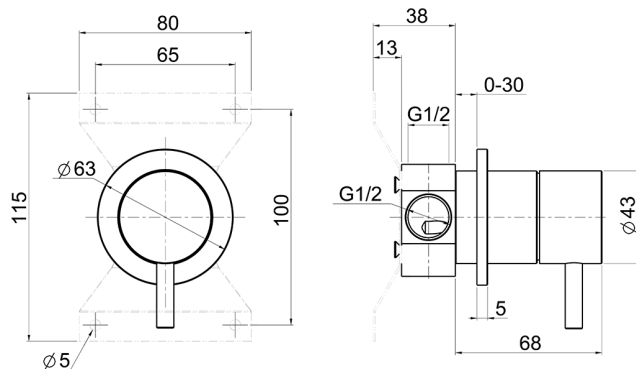

## Concealed 2-outlet diverter LYNOX\_LX000200

MODEL **LX000200**

Concealed 2-outlet diverter, 1/2" F outlets, Inox AISI 316L

AVAILABLE FINISHINGS

**D1** D1 Brushed Inox

CHARACTERISTICS

Installation **Concealed**

### DeviaStop

The Huber Devia Stop technology allows to adjust the water flow and to direct it to the selected output point (overhead soaker, hand shower, etc).

2024-12-18