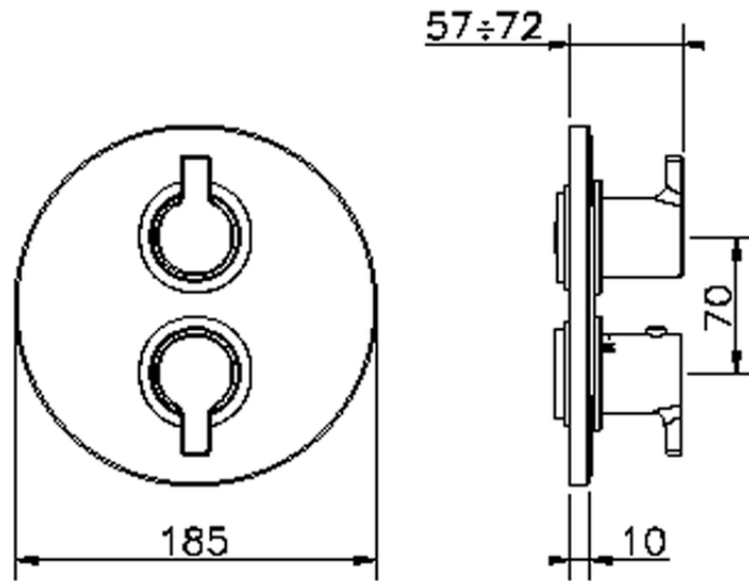

Exposed part for 1-outlet con.thermo.shower valve H2_H2007300

H2007300

<https://en.huberitalia.com/exposed-part-for-1-outlet-con-thermo-shower-valve-h2-h2007300>

Piastra/Plate/Plaque/Platte/Placa

2-3mm: XX 25-40 YY 76-91

10 mm: XX 16-31 YY 65-80

ZB007361

<https://en.huberitalia.com/1-outlet-concealed-thermostatic-shower-valve-concealed-zb007361>

Piastra/Plate/Plaque/Platte/Placa

2-3mm: XX 25-40 YY 76-91

10 mm: XX 16-31 YY 65-80

ZB007301

<https://en.huberitalia.com/1-outlet-concealed-thermostatic-shower-valve-concealed-zb007301>

2026-05-25