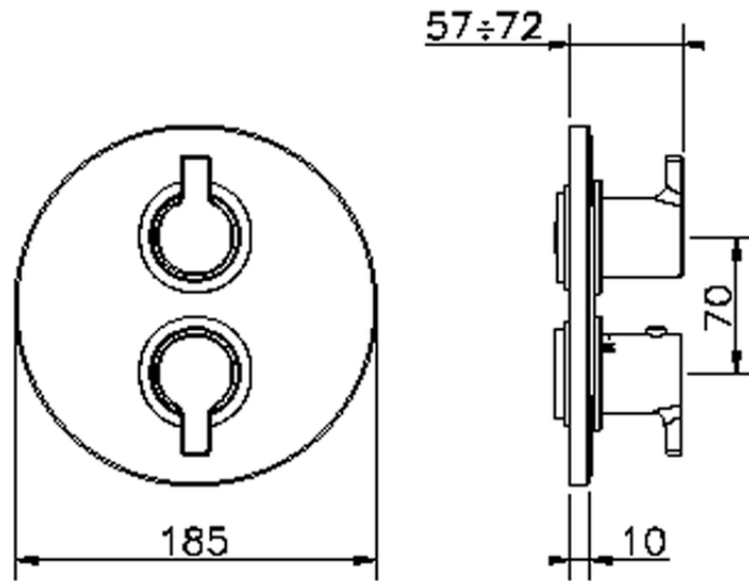

Exposed part for 1-outlet con.thermo.shower valve H2_H2007300

H2007300

<https://en.huberitalia.com/exposed-part-for-1-outlet-con-thermo-shower-valve-h2-h2007300>

Piastra/Plate/Plaque/Platte/Placa

2-3mm: XX 25-40 YY 76-91

10 mm: XX 16-31 YY 65-80

ZB007361

<https://en.huberitalia.com/1-outlet-concealed-thermostatic-shower-valve-concealed-zb007361>

Piastra/Plate/Plaque/Platte/Placa

2-3mm: XX 25-40 YY 76-91

10 mm: XX 16-31 YY 65-80

ZB007301

<https://en.huberitalia.com/1-outlet-concealed-thermostatic-shower-valve-concealed-zb007301>

2026-06-19