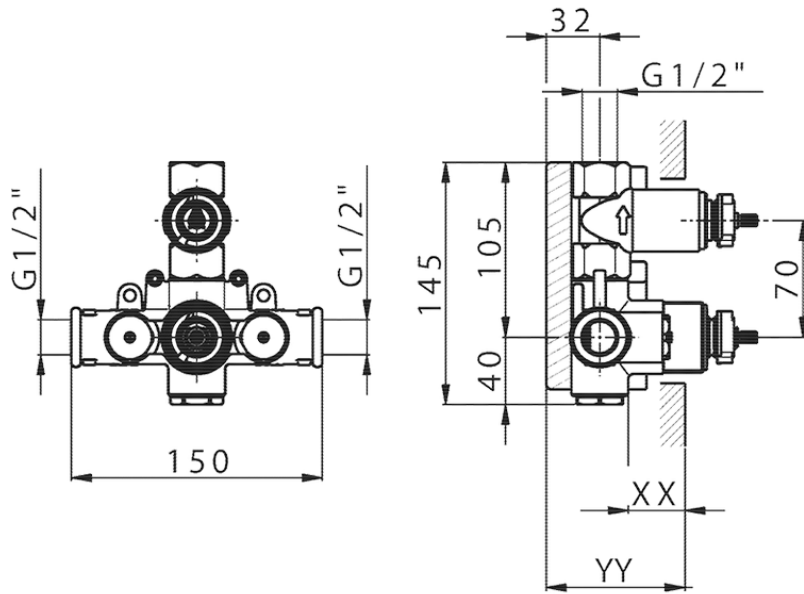

Exposed part for 1-outlet con.thermo.shower valve H2_H2007300

H2007300

<https://en.huberitalia.com/exposed-part-for-1-outlet-con-thermo-shower-valve-h2-h2007300>

Piastra/Plate/Plaque/Platte/Placa

2-3mm: XX 25-40 YY 76-91

10 mm: XX 16-31 YY 65-80

ZB007361

<https://en.huberitalia.com/1-outlet-concealed-thermostatic-shower-valve-concealed-zb007361>

Piastra/Plate/Plaque/Platte/Placa

2-3mm: XX 25-40 YY 76-91

10 mm: XX 16-31 YY 65-80

ZB007301

<https://en.huberitalia.com/1-outlet-concealed-thermostatic-shower-valve-concealed-zb007301>

2026-06-19