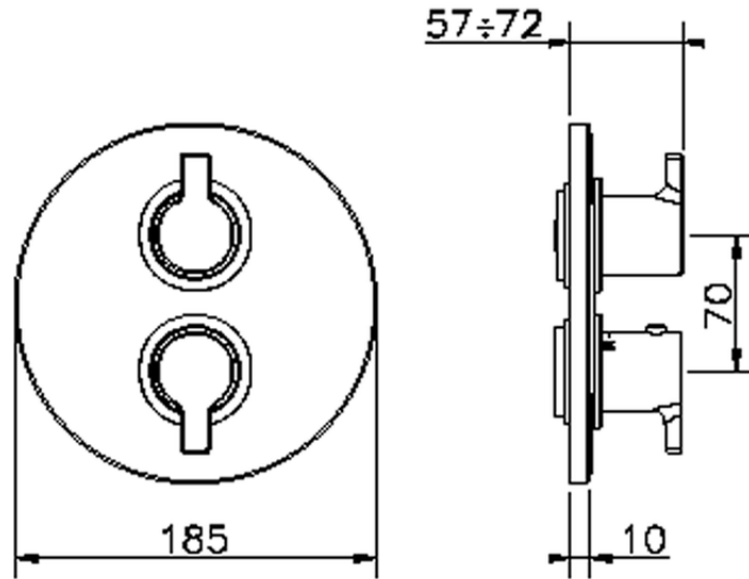

Exposed part for 1-outlet con.thermo.shower valve H2_H2007300

H2007300

<https://en.huberitalia.com/exposed-part-for-1-outlet-con-thermo-shower-valve-h2-h2007300>

Piastra/Plate/Plaque/Platte/Placa

2-3mm: XX 25-40 YY 76-91

10 mm: XX 16-31 YY 65-80

ZB007361

<https://en.huberitalia.com/1-outlet-concealed-thermostatic-shower-valve-concealed-zb007361>

Piastra/Plate/Plaque/Platte/Placa

2-3mm: XX 25-40 YY 76-91

10 mm: XX 16-31 YY 65-80

ZB007301

<https://en.huberitalia.com/1-outlet-concealed-thermostatic-shower-valve-concealed-zb007301>

2026-04-06