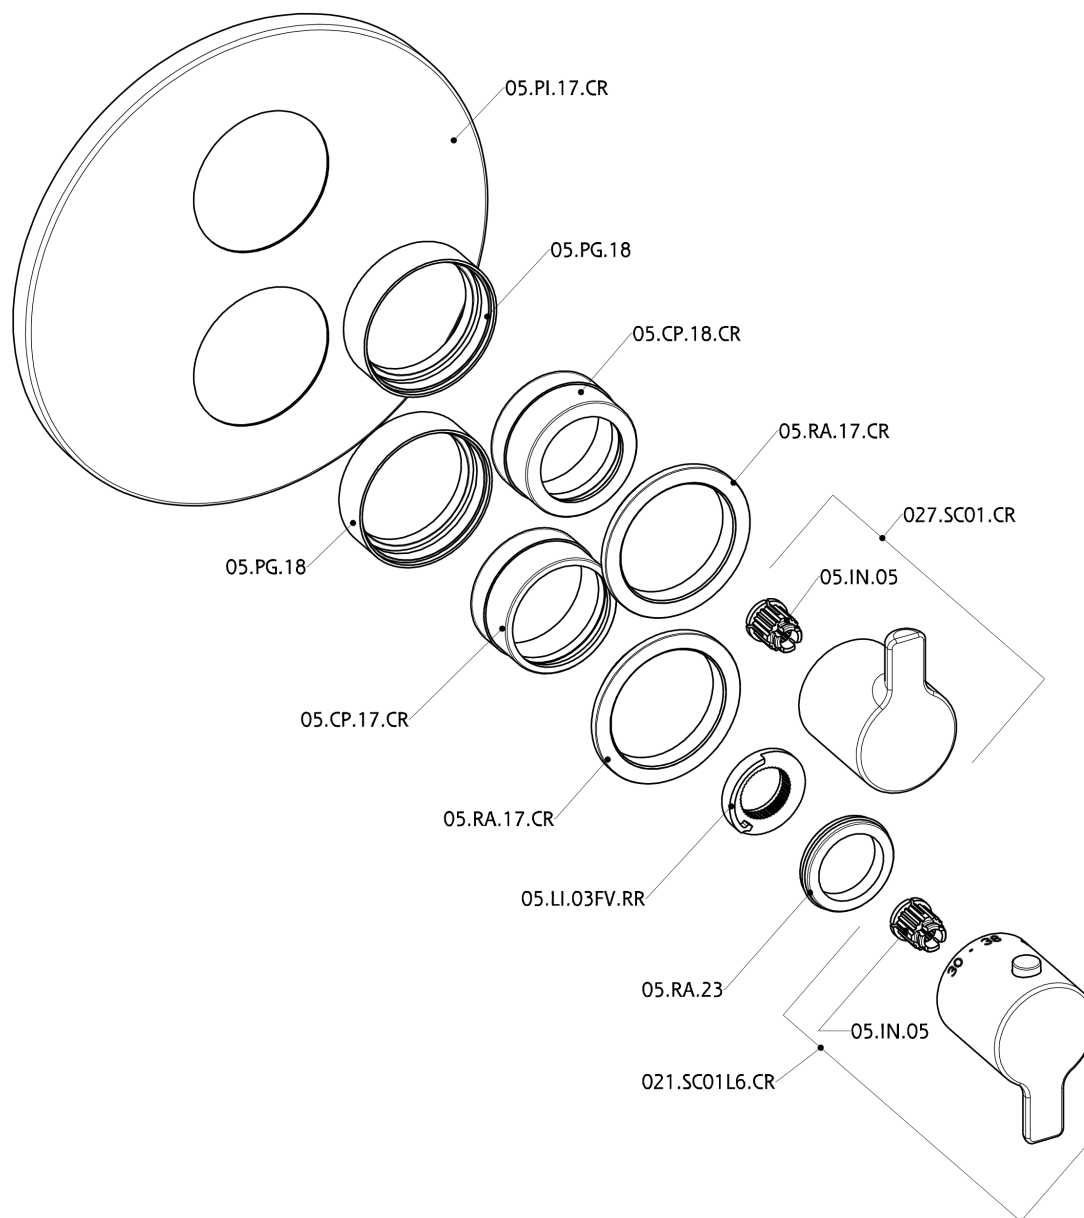

Exposed part for 1-outlet con.thermo.shower valve H2_H2007300

H2007300

<https://en.huberitalia.com/exposed-part-for-1-outlet-con-thermo-shower-valve-h2-h2007300>

1-outlet Concealed thermostatic shower valve CONCEALED_ZB007361

ZB007361

<https://en.huberitalia.com/1-outlet-concealed-thermostatic-shower-valve-concealed-zb007361>

1-outlet Concealed thermostatic shower valve CONCEALED_ZB007301

ZB007301

<https://en.huberitalia.com/1-outlet-concealed-thermostatic-shower-valve-concealed-zb007301>