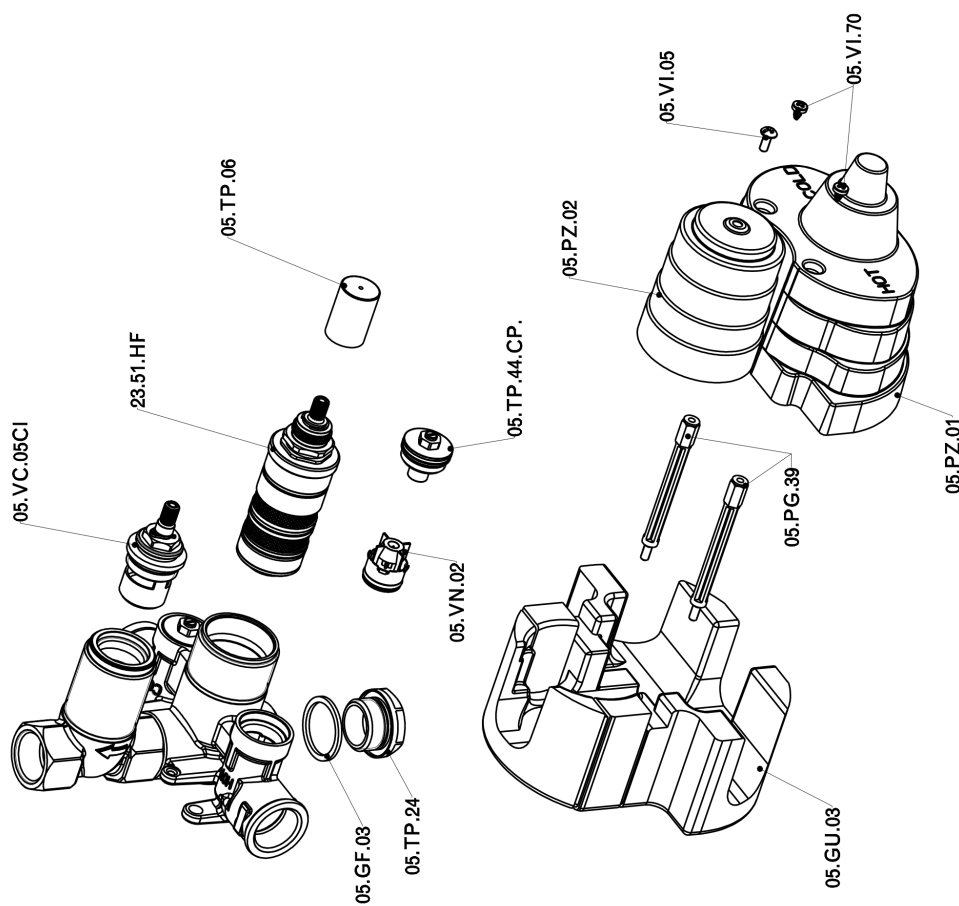

Exposed part for 1-outlet con.thermo.shower valve H2_H2007300

H2007300

<https://en.huberitalia.com/exposed-part-for-1-outlet-con-thermo-shower-valve-h2-h2007300>

1-outlet Concealed thermostatic shower valve CONCEALED_ZB007361

ZB007361

<https://en.huberitalia.com/1-outlet-concealed-thermostatic-shower-valve-concealed-zb007361>

1-outlet Concealed thermostatic shower valve CONCEALED_ZB007301

ZB007301

<https://en.huberitalia.com/1-outlet-concealed-thermostatic-shower-valve-concealed-zb007301>