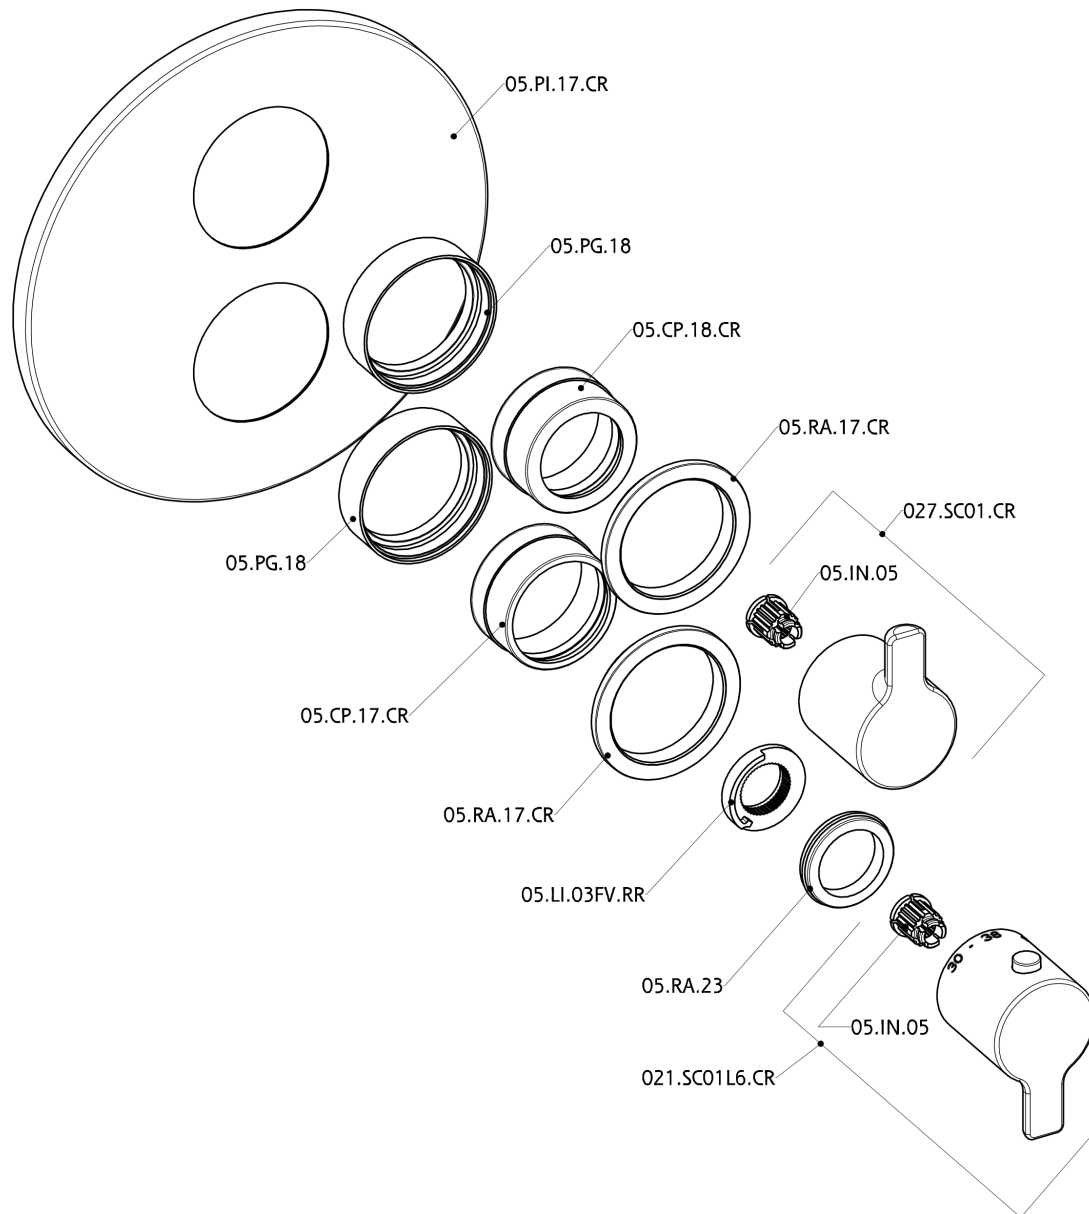

Exposed part for 1-outlet con.thermo.shower valve H2_H2007300

H2007300

<https://en.huberitalia.com/exposed-part-for-1-outlet-con-thermo-shower-valve-h2-h2007300>

1-outlet Concealed thermostatic shower valve CONCEALED_ZB007361

ZB007361

<https://en.huberitalia.com/1-outlet-concealed-thermostatic-shower-valve-concealed-zb007361>

1-outlet Concealed thermostatic shower valve CONCEALED_ZB007301

ZB007301

<https://en.huberitalia.com/1-outlet-concealed-thermostatic-shower-valve-concealed-zb007301>