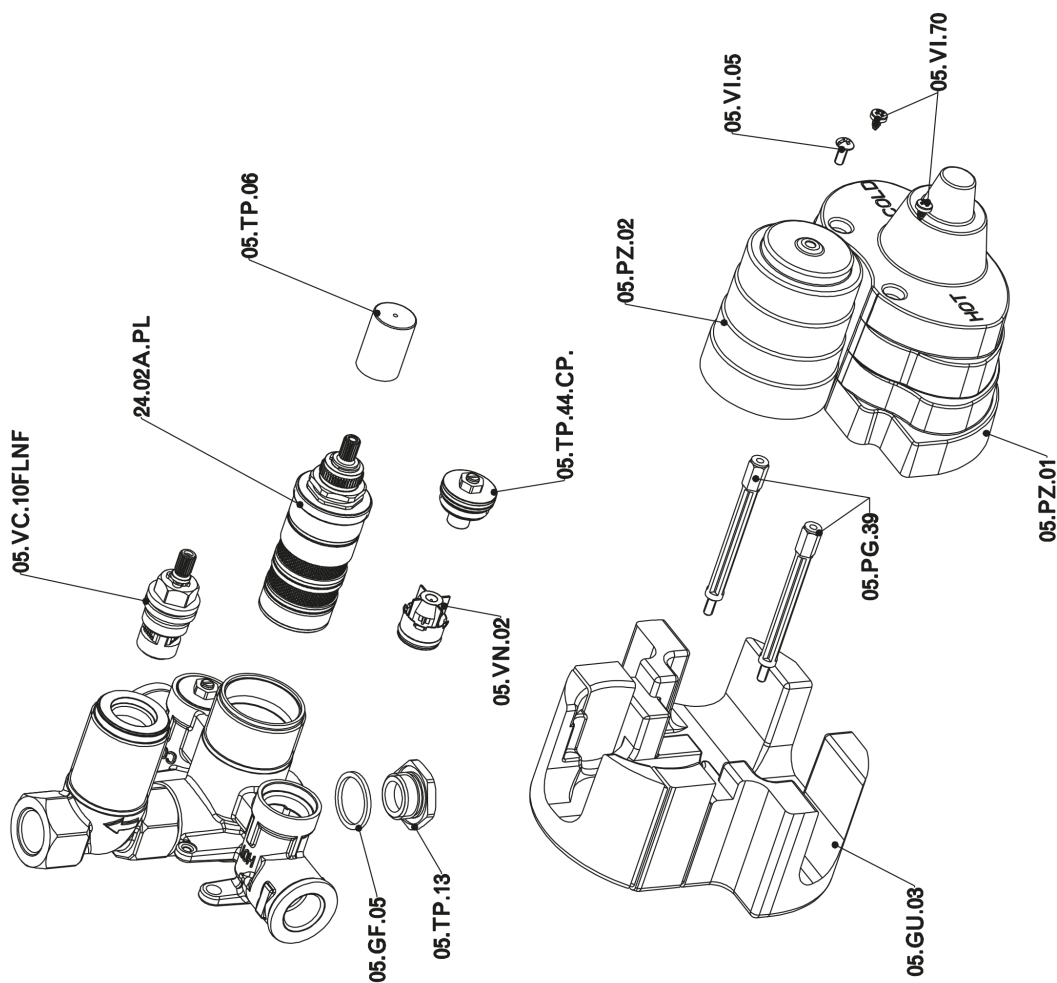

Exposed part for 1-outlet con.thermo.shower valve H2_H2007300

H2007300

<https://en.huberitalia.com/exposed-part-for-1-outlet-con-thermo-shower-valve-h2-h2007300>

1-outlet Concealed thermostatic shower valve CONCEALED_ZB007361

ZB007361

<https://en.huberitalia.com/1-outlet-concealed-thermostatic-shower-valve-concealed-zb007361>

1-outlet Concealed thermostatic shower valve CONCEALED_ZB007301

ZB007301

<https://en.huberitalia.com/1-outlet-concealed-thermostatic-shower-valve-concealed-zb007301>