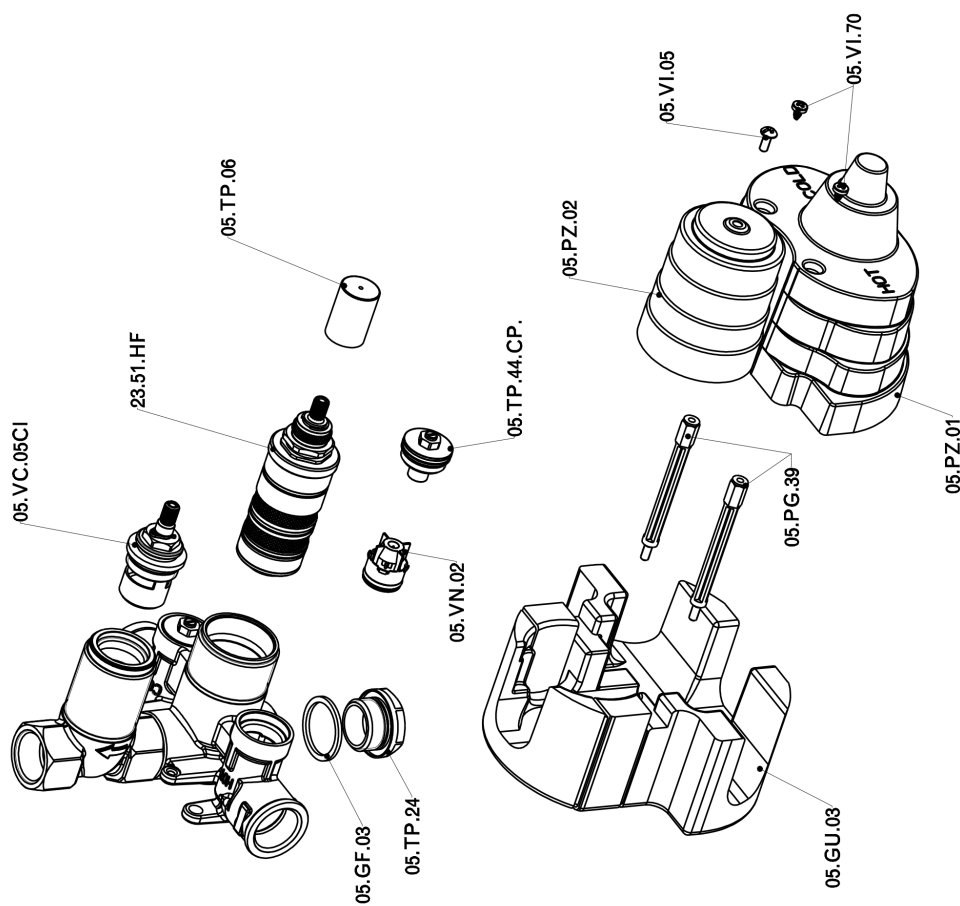

Exposed part for 1-outlet con.thermo.shower valve H2_H2007300

H2007300

<https://en.huberitalia.com/exposed-part-for-1-outlet-con-thermo-shower-valve-h2-h2007300>

1-outlet Concealed thermostatic shower valve CONCEALED_ZB007361

ZB007361

<https://en.huberitalia.com/1-outlet-concealed-thermostatic-shower-valve-concealed-zb007361>

1-outlet Concealed thermostatic shower valve CONCEALED_ZB007301

ZB007301

<https://en.huberitalia.com/1-outlet-concealed-thermostatic-shower-valve-concealed-zb007301>