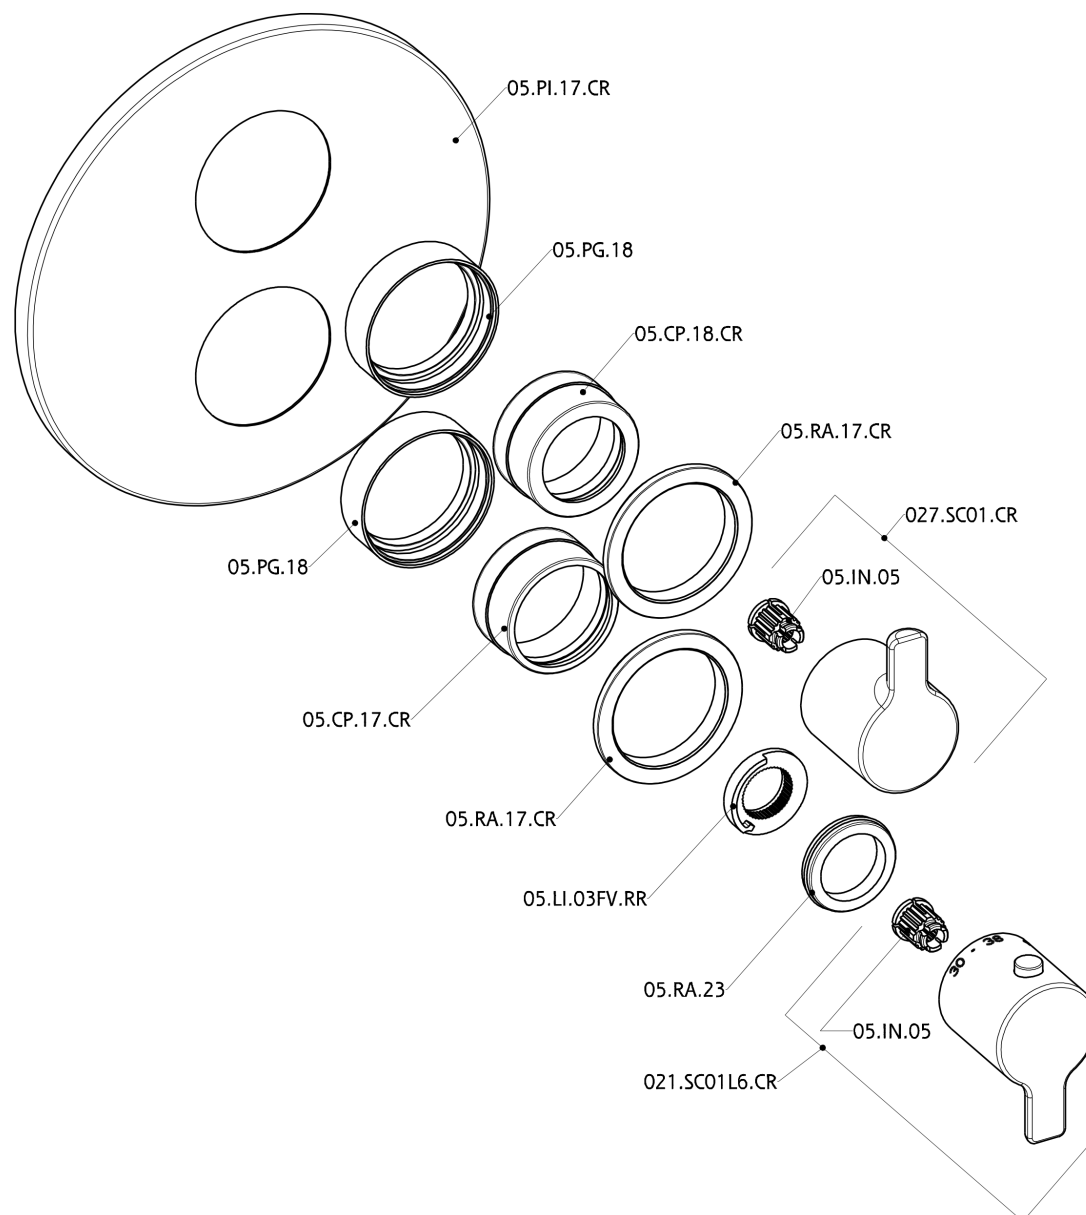

Exposed part for 1-outlet con.thermo.shower valve H2_H2007300

H2007300

<https://en.huberitalia.com/exposed-part-for-1-outlet-con-thermo-shower-valve-h2-h2007300>

1-outlet Concealed thermostatic shower valve CONCEALED_ZB007361

ZB007361

<https://en.huberitalia.com/1-outlet-concealed-thermostatic-shower-valve-concealed-zb007361>

1-outlet Concealed thermostatic shower valve CONCEALED_ZB007301

ZB007301

<https://en.huberitalia.com/1-outlet-concealed-thermostatic-shower-valve-concealed-zb007301>