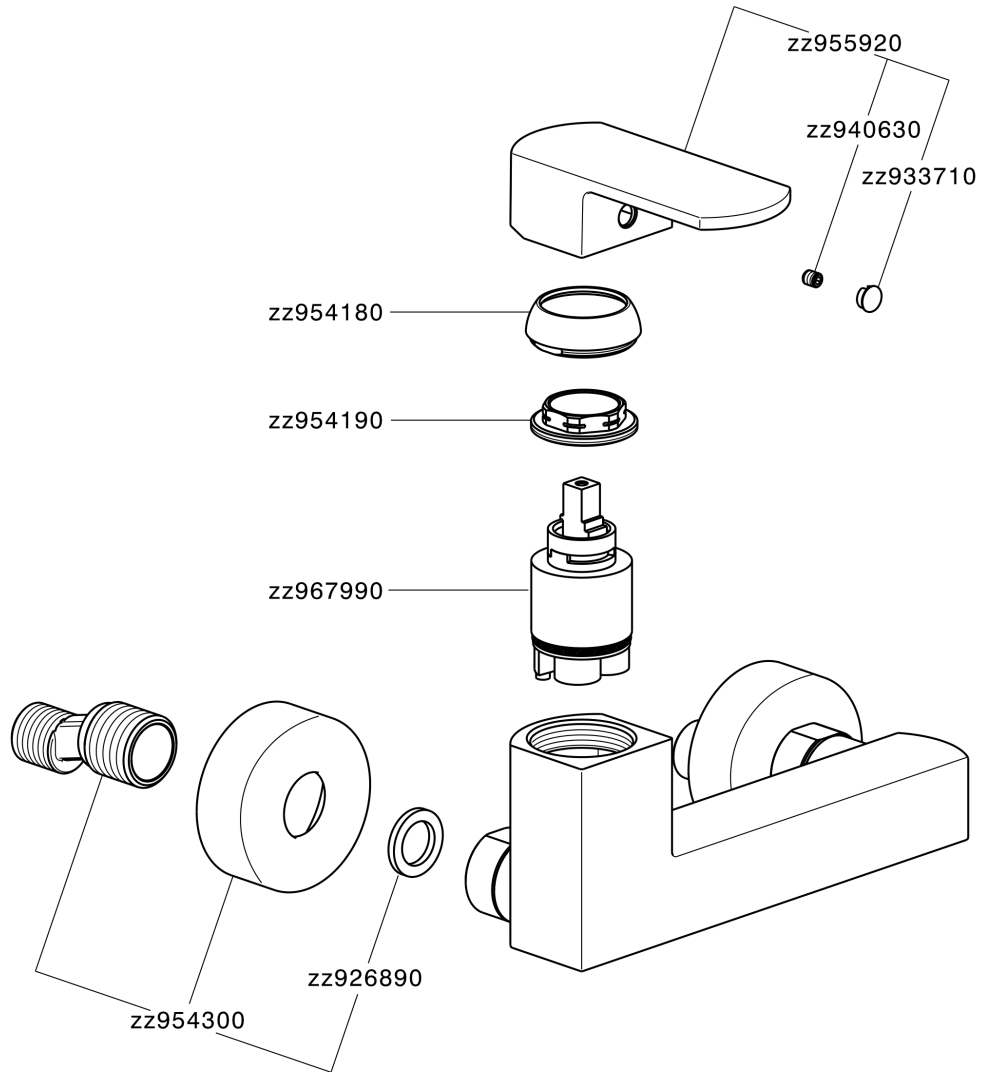

Single lever shower mixer DADO_DD000440

MODEL **DD000440**

Single lever shower mixer, without shower set, 1/2" M flexible connection

AVAILABLE FINISHINGS

-  **21** 21 Chrome
-  **2B** 2B Polished Nickel
-  **2F** 2F Brushed Nickel
-  **40** 40 Matt Black
-  **4Q** 4Q Matt White

CHARACTERISTICS

Cartridge Spare Parts **ZZ96799000**

35 mm Cartridge

Single lever shower mixer DADO_DD000440

DD000440

<https://en.huberitalia.com/single-lever-shower-mixer-dado-dd000440>

2024-11-21