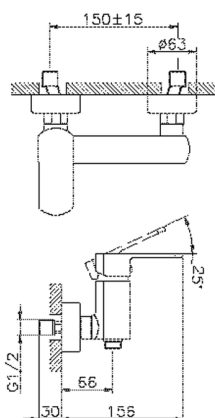

Single lever shower mixer DADO_DD000440

MODEL **DD000440**

Single lever shower mixer, without shower set, 1/2" M flexible connection

AVAILABLE FINISHINGS

-  **21** 21 Chrome
-  **2B** 2B Polished Nickel
-  **2F** 2F Brushed Nickel
-  **40** 40 Matt Black
-  **4Q** 4Q Matt White

CHARACTERISTICS

Cartridge Spare Parts **ZZ96799000**

35 mm Cartridge

Single lever shower mixer DADO_DD000440

DD000440

<https://en.huberitalia.com/single-lever-shower-mixer-dado-dd000440>

2024-11-21