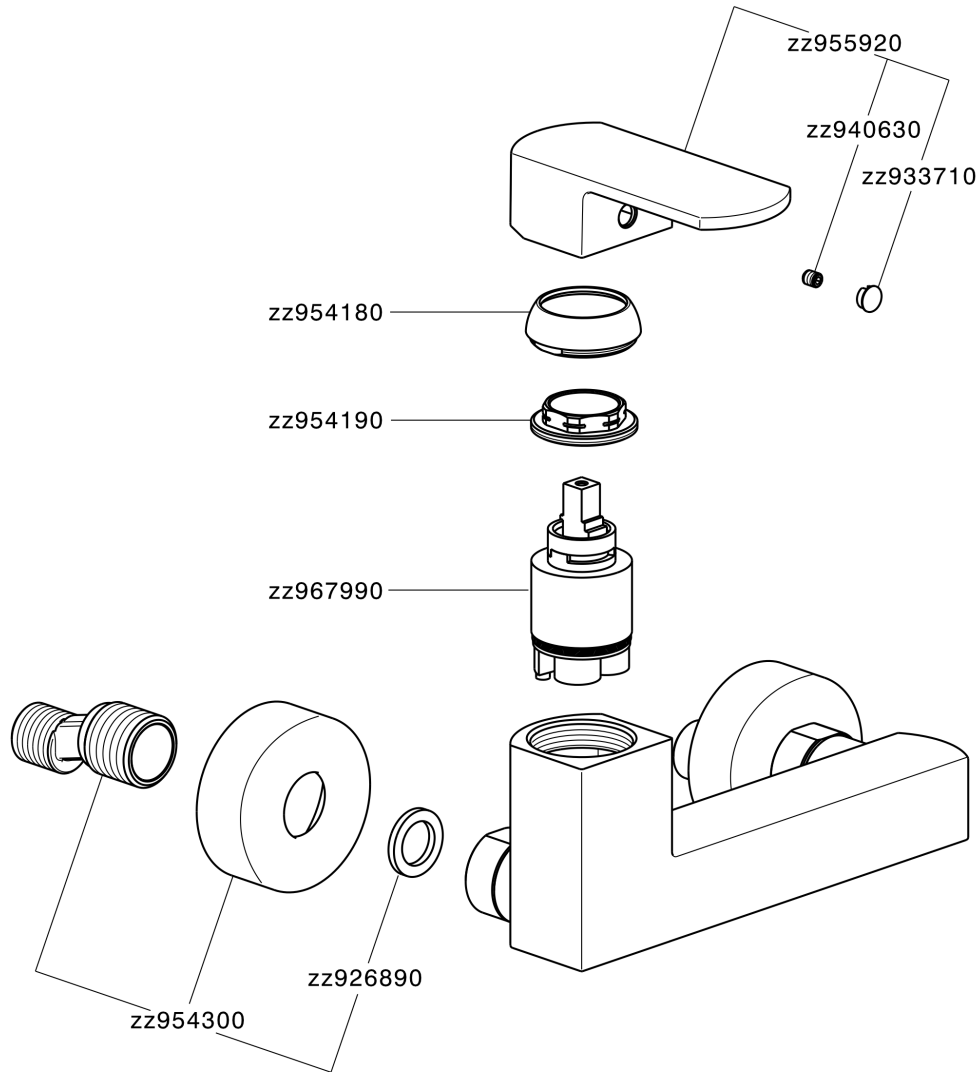

Single lever shower mixer DADO_DD000440

MODEL **DD000440**

Single lever shower mixer, without shower set, 1/2" M flexible connection

AVAILABLE FINISHINGS

-  **21** 21 Chrome
-  **2B** 2B Polished Nickel
-  **2F** 2F Brushed Nickel
-  **40** 40 Matt Black
-  **4Q** 4Q Matt White

CHARACTERISTICS

Cartridge Spare Parts **ZZ96799000**

35 mm Cartridge

Single lever shower mixer DADO_DD000440

DD000440

<https://en.huberitalia.com/single-lever-shower-mixer-dado-dd000440>

2024-11-21