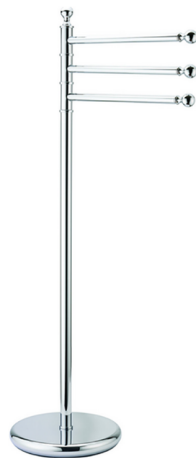

Standing set CROISSETTE_4042.01H.

MODEL **4042.01H.**

Standing set, 3 towel holders

AVAILABLE FINISHINGS

-  **AC** AC Satin Brushed Nickel
-  **BA** BA Old Bronze
-  **CR** CR Chrome
-  **2W** 2W Brushed Gold