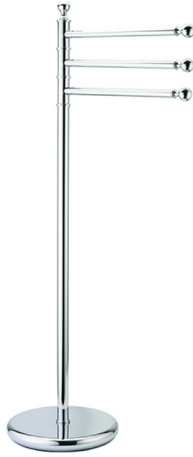

## Standing set CROISSETTE\_4042.01H.

MODEL **4042.01H.**

Standing set, 3 towel holders

### AVAILABLE FINISHINGS

-  **AC** AC Satin Brushed Nickel
-  **BA** BA Old Bronze
-  **CR** CR Chrome
-  **2W** 2W Brushed Gold