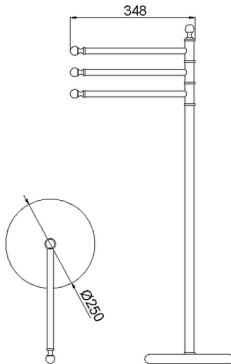

AVAILABLE FINISHINGS

- **AC** AC Satin Brushed Nickel
- **BA** BA Old Bronze
- **CR** CR Chrome
- **2W** 2W Brushed Gold

CHARACTERISTICS