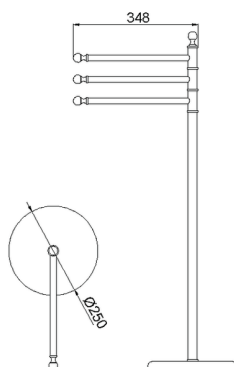

AVAILABLE FINISHINGS

- **AC** AC Satin Brushed Nickel
- **BA** BA Old Bronze
- **CR** CR Chrome
- **2W** 2W Brushed Gold

CHARACTERISTICS