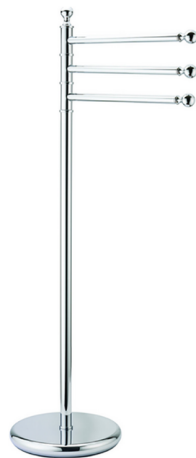

## Standing set CROISSETTE\_4042.01H.

MODEL **4042.01H.**

Standing set, 3 towel holders

### AVAILABLE FINISHINGS

-  **AC** AC Satin Brushed Nickel
-  **BA** BA Old Bronze
-  **CR** CR Chrome
-  **2W** 2W Brushed Gold