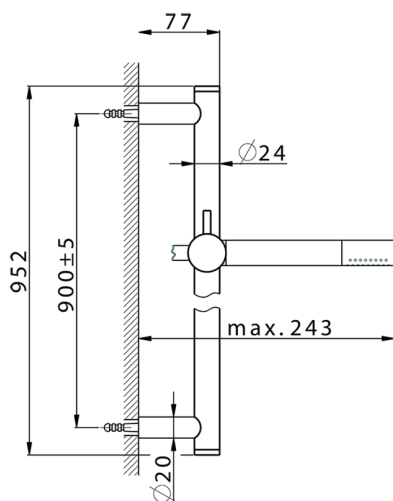

Slide rail shower set SHOWER_SS010720

MODEL **SS010720**

Slide rail shower set, 90 cm brass slide bar $\varnothing 24$ w/
Brass sliding bracket, Brass D.24mm minimalistic one
spray handshower, 150 cm SUPREME smooth
flexible hose

AVAILABLE FINISHINGS

- **21** 21 Chrome
- **2B** 2B Polished Nickel
- **40** 40 Matt Black
- **4Q** 4Q Matt White

CHARACTERISTICS

2024-11-15