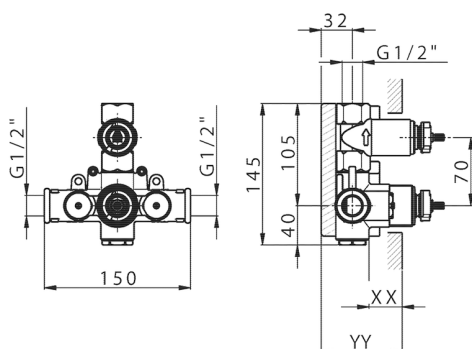

## 1-outlet Concealed thermostatic shower valve CONCEALED\_ZB007301

MODEL **ZB007301**

1-outlet Concealed thermostatic shower valve, with stopvalve, without trim kit

AVAILABLE FINISHINGS

**04** 04 Without finishing

CHARACTERISTICS

Installation **Concealed**

Cartridge Spare Parts **24.04A.PP**

**8x20 Plus P Thermostatic Valve**

Concealed **1**

Piastra/Plate/Plaque/Platte/Placa

2-3mm: XX 25-40 YY 76-91

10 mm: XX 16-31 YY 65-80