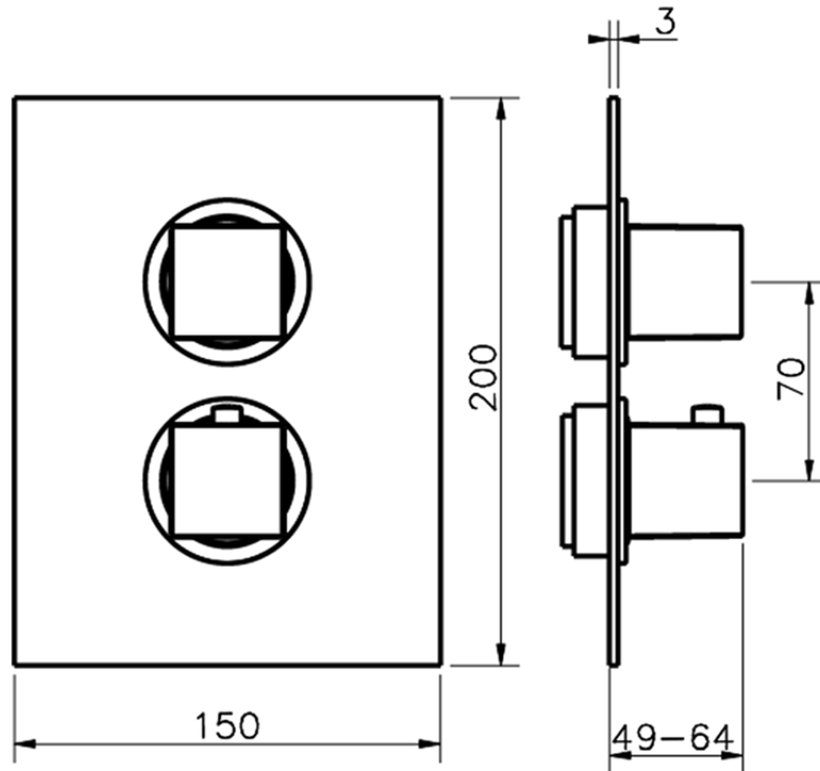

Exposed part for con.thermo.shower valve 1-outlet THERMO_NE007300

NE007300

<https://en.huberitalia.com/exposed-part-for-con-thermo-shower-valve-1-outlet-thermo-ne007300>

Piastra/Plate/Plaque/Platte/Placa

2-3mm: XX 25-40 YY 76-91

10 mm: XX 16-31 YY 65-80

ZB007301

<https://en.huberitalia.com/1-outlet-concealed-thermostatic-shower-valve-concealed-zb007301>

2026-04-09