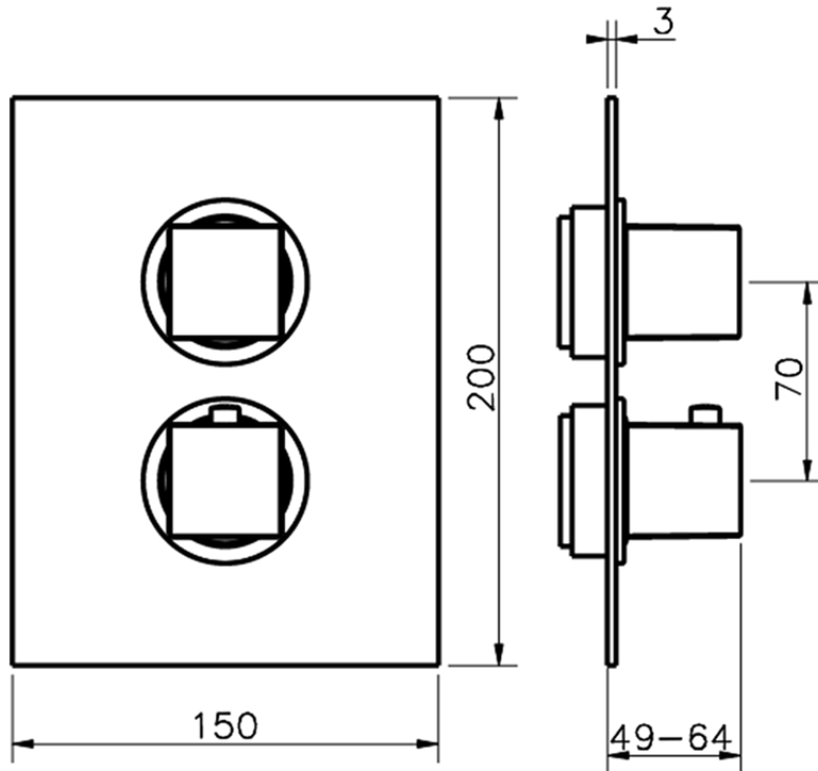

## Exposed part for con.thermo.shower valve 1-outlet THERMO\_NE007300

NE007300

<https://en.huberitalia.com/exposed-part-for-con-thermo-shower-valve-1-outlet-thermo-ne007300>

## Piastra/Plate/Plaque/Platte/Placa

2-3mm: XX 25-40 YY 76-91

10 mm: XX 16-31 YY 65-80

ZB007301

<https://en.huberitalia.com/1-outlet-concealed-thermostatic-shower-valve-concealed-zb007301>

2026-06-10