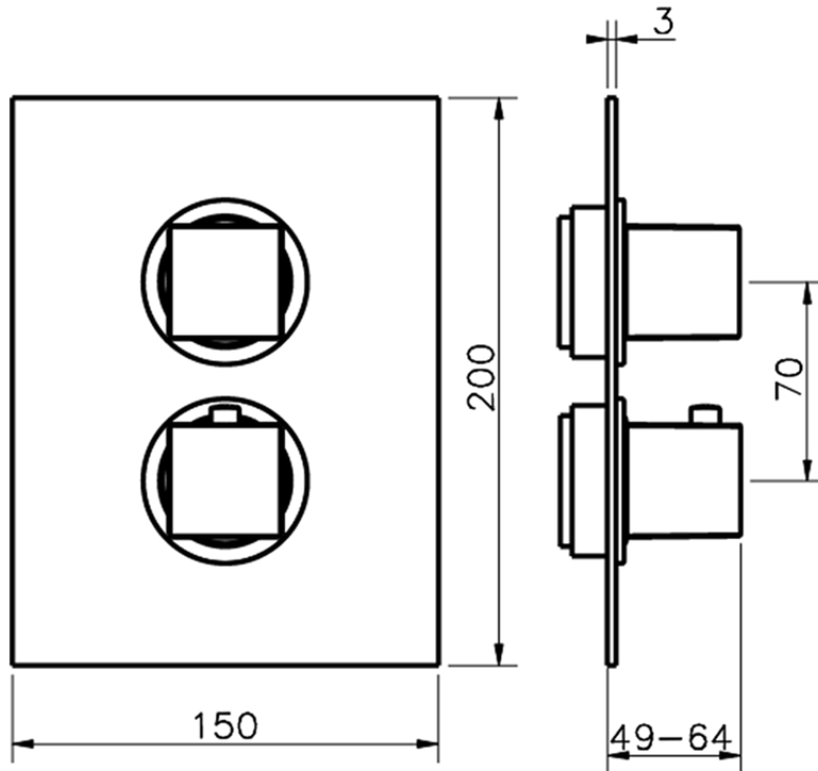

Exposed part for con.thermo.shower valve 1-outlet THERMO_NE007300

NE007300

<https://en.huberitalia.com/exposed-part-for-con-thermo-shower-valve-1-outlet-thermo-ne007300>

Piastra/Plate/Plaque/Platte/Placa

2-3mm: XX 25-40 YY 76-91

10 mm: XX 16-31 YY 65-80

ZB007301

<https://en.huberitalia.com/1-outlet-concealed-thermostatic-shower-valve-concealed-zb007301>

2026-04-08