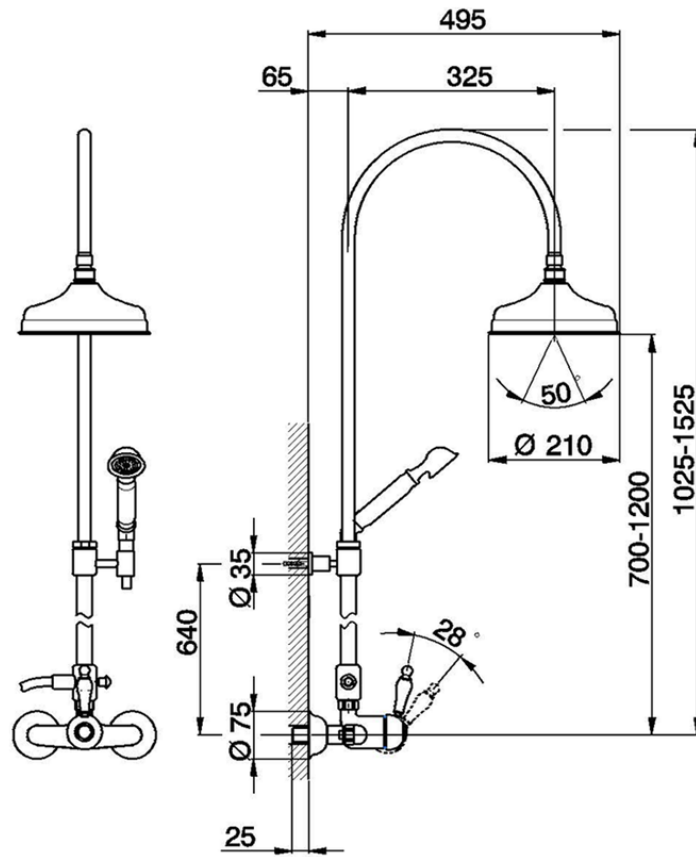

2-function single lever shower set CROISETTE_CM004050

CM004050

<https://en.huberitalia.com/2-function-single-lever-shower-set-croisette-cm004050>

2025-04-25