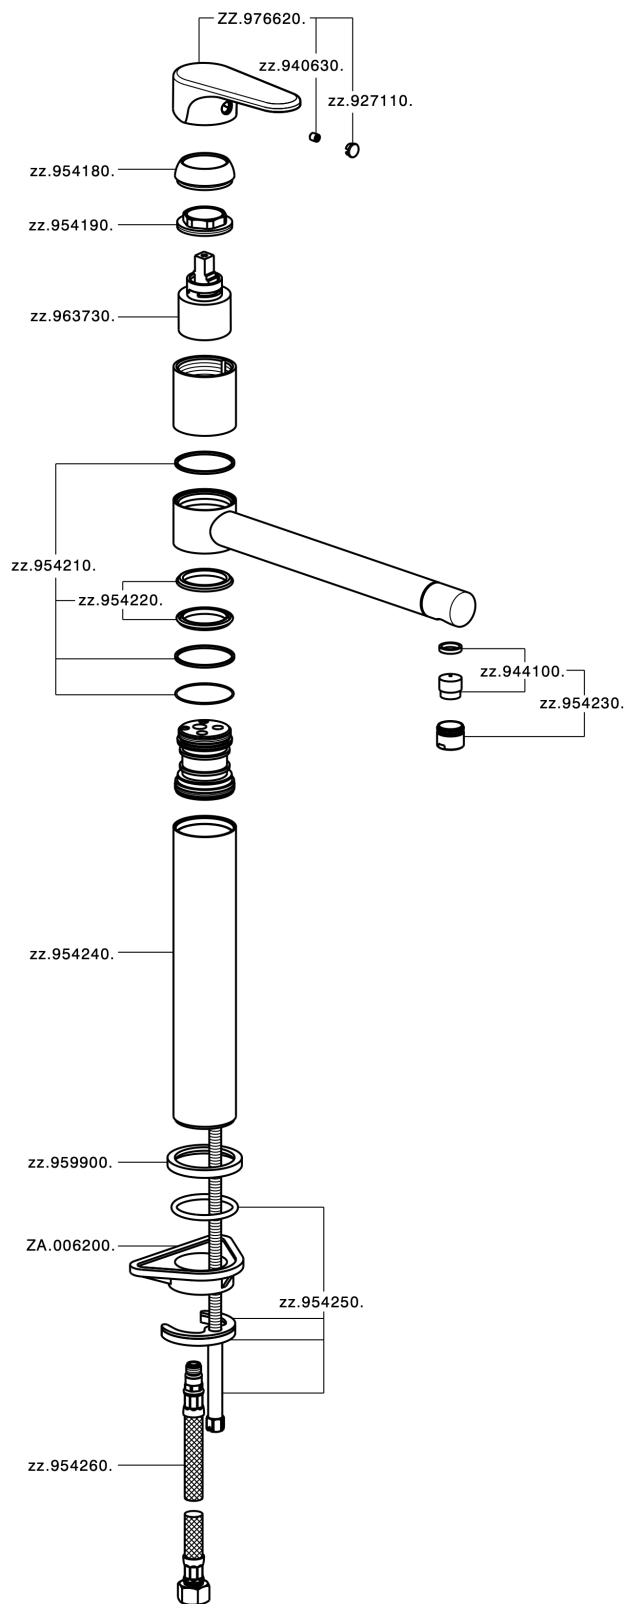

Single lever sink mixer Energysave KITCHEN_AH001585

AH001585

<https://en.huberitalia.com/single-lever-sink-mixer-energysave-kitchen-ah001585>

2024-11-23