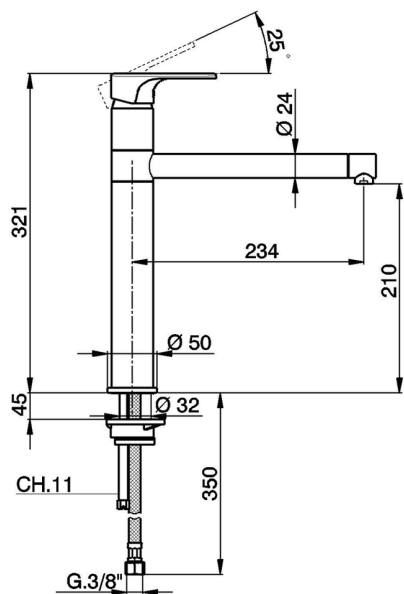

Single lever sink mixer Energysave KITCHEN_AH001585

MODEL **AH001585**

Single lever sink mixer Energysave, swivel spout, G.3/8" stainless steel flexible hoses

AVAILABLE FINISHINGS

-  **21** 21 Chrome
-  **2F** 2F Brushed Nickel
-  **40** 40 Matt Black

CHARACTERISTICS

Cartridge Spare Parts **ZZ96373000**

35 mm Cartridge

EcoStop

EcoStop feature limits water flow to approximately 50% of maximum output with one point of resistance on setting. Push slightly past the middle stop only when full water output is required. This will save water up to 50%.

EnergySave

Thanks to the EnergySave device, only cold water will be drawn if the lever is operated in the central position, so that the water heater will not be engaged and no hot water wasted, leading to considerable savings in energy and costs. The temperature can be adjusted by rotating the lever to the left, until the desired temperature is reached.