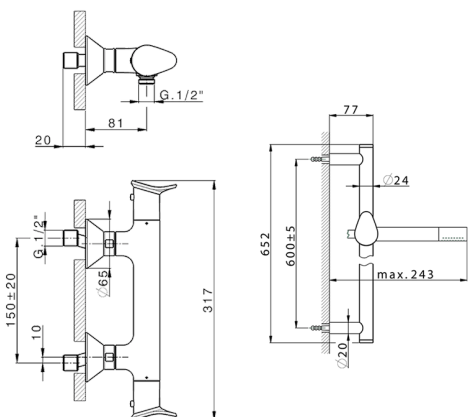

Thermostatic shower mixer with sliding bar HARLOCK_HCS01010

MODEL **HCS01010**

Thermostatic shower mixer with sliding bar, 60 cm slide rail kit with sliding bracket, Brass D.24mm minimalist one spray handshower, 150 cm SUPREME smooth flexible hose

AVAILABLE FINISHINGS

- **21** 21 Chrome
- **2P** 2P Rose Gold
- **2Q** 2Q Black Titanium
- **40** 40 Matt Black
- **4Q** 4Q Matt White
- **6T** 6T Chrome/Matt Black

CHARACTERISTICS

Cartridge Spare Parts **ZZ96551000**

TMX 25 Thermostatic Valve

SafeTouch

The Huber SafeTouch system maintains the mixer body cool to the touch during operation.

Thermostatic

The Huber thermostatic is your personal water manager, helping you to handle, control and save water and energy.

2024-11-23