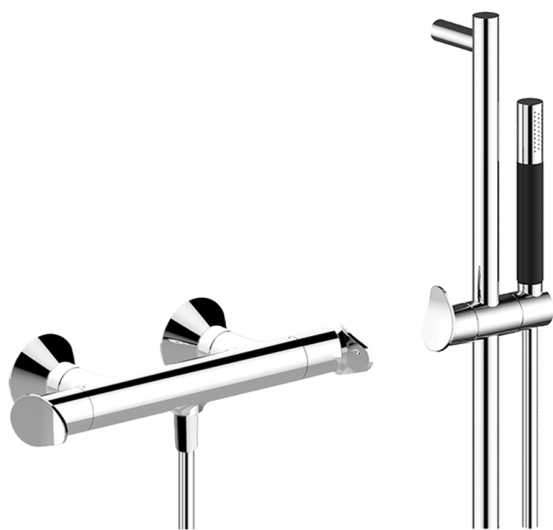

Thermostatic shower mixer with sliding bar HARLOCK_HCS01010

MODEL **HCS01010**

Thermostatic shower mixer with sliding bar, 60 cm slide rail kit with sliding bracket, Brass D.24mm minimalist one spray handshower, 150 cm SUPREME smooth flexible hose

AVAILABLE FINISHINGS

-  **21** 21 Chrome
-  **2P** 2P Rose Gold
-  **2Q** 2Q Black Titanium
-  **40** 40 Matt Black
-  **4Q** 4Q Matt White
-  **6T** 6T Chrome/Matt Black

CHARACTERISTICS

Cartridge Spare Parts **ZZ96551000**

TMX 25 Thermostatic Valve

SafeTouch

The Huber SafeTouch system maintains the mixer body cool to the touch during operation.

Thermostatic

The Huber thermostatic is your personal water manager, helping you to handle, control and save water and energy.