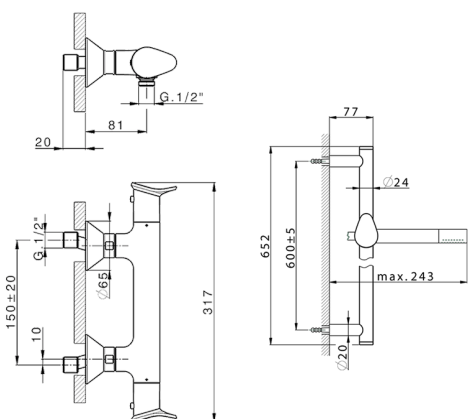

Thermostatic shower mixer with sliding bar HARLOCK_HCS01010

MODEL **HCS01010**

Thermostatic shower mixer with sliding bar, 60 cm slide rail kit with sliding bracket, Brass D.24mm minimalist one spray handshower, 150 cm SUPREME smooth flexible hose

AVAILABLE FINISHINGS

- **21** 21 Chrome
- **2P** 2P Rose Gold
- **2Q** 2Q Black Titanium
- **40** 40 Matt Black
- **4Q** 4Q Matt White
- **6T** 6T Chrome/Matt Black

CHARACTERISTICS

Cartridge Spare Parts **ZZ96551000**

TMX 25 Thermostatic Valve

SafeTouch

The Huber SafeTouch system maintains the mixer body cool to the touch during operation.

Thermostatic

The Huber thermostatic is your personal water manager, helping you to handle, control and save water and energy.

2024-11-23