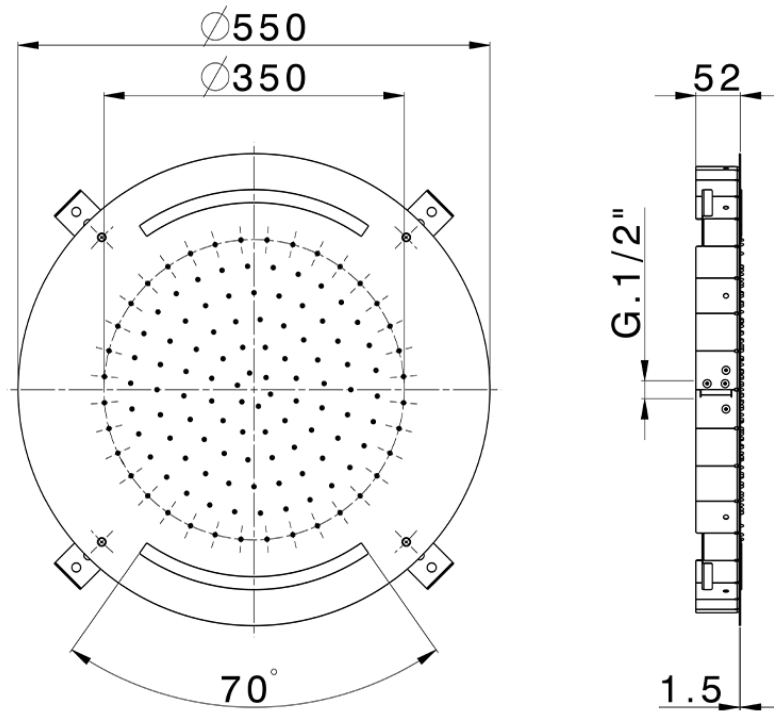

Ø 550 mm Chromotherapy Ceiling showerhead ZEN_ZS1C0035

ZS1C0035

<https://en.huberitalia.com/o-550-mm-chromotherapy-ceiling-showerhead-zen-zs1c0035>

2025-01-05