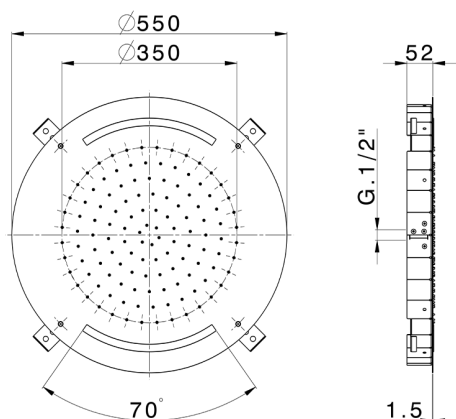

Ø 550 mm Chromotherapy Ceiling showerhead ZEN_ZS1C0035

MODEL **ZS1C0035**

Ø 550 mm Chromotherapy Ceiling showerhead, rain, chromotherapy functions, built-in control included, Stainless Steel AISI 304

AVAILABLE FINISHINGS

-  **40** 40 Matt Black
-  **4Q** 4Q Matt White
-  **5G** 5G Rose Gold
-  **D1** D1 Brushed Inox
-  **D2** D2 Polished Inox

CHARACTERISTICS

2025-01-05