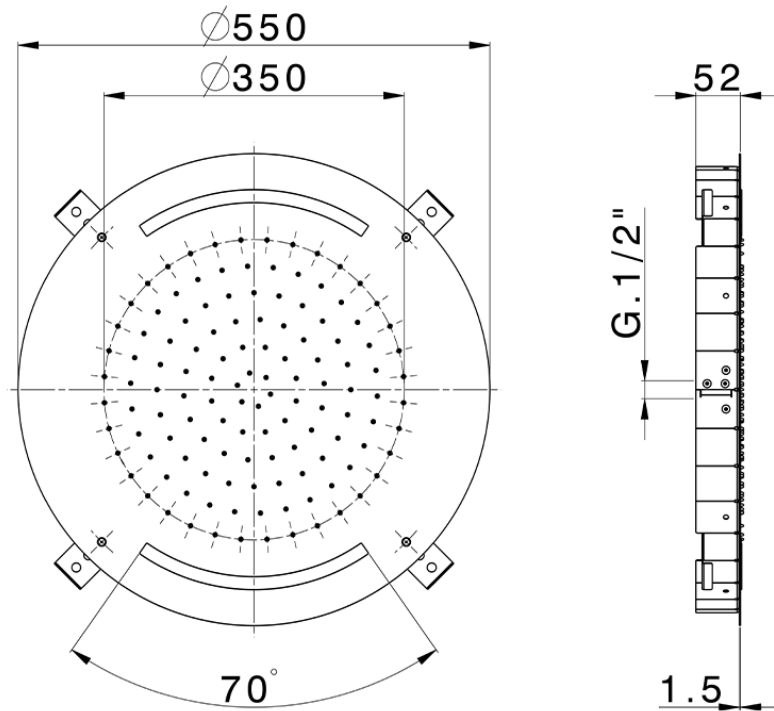

Ø 550 mm Chromotherapy Ceiling showerhead ZEN_ZS1C0035

ZS1C0035

<https://en.huberitalia.com/o-550-mm-chromotherapy-ceiling-showerhead-zen-zs1c0035>

2024-12-19