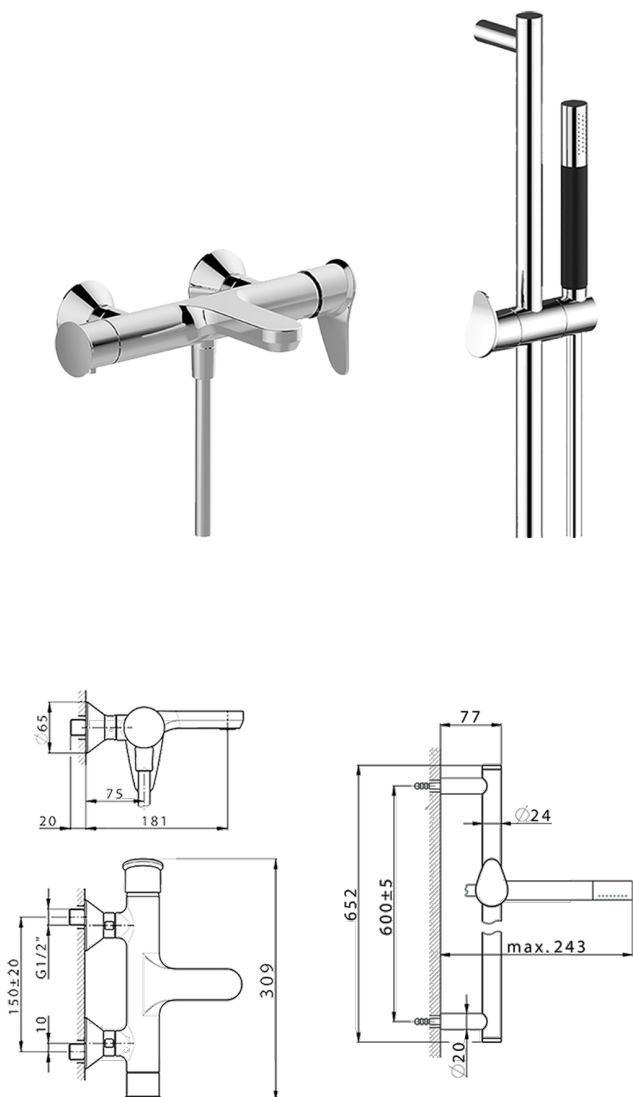

Single lever bath mixer, with shower set HARLOCK_HC000064

MODEL **HC000064**

Single lever bath mixer, with shower set, 60 cm Rail with slide bracket, Brass D.24mm minimalistic one spray handshower, 150 cm SUPREME smooth flexible hose

AVAILABLE FINISHINGS

-  **21** 21 Chrome
-  **2P** 2P Rose Gold
-  **2Q** 2Q Black Titanium
-  **40** 40 Matt Black
-  **4Q** 4Q Matt White
-  **6T** 6T Chrome/Matt Black

CHARACTERISTICS

Cartridge Spare Parts **ZZ95409000**

35 mm Cartridge

DeviaStop

The Huber Devia Stop technology allows to adjust the water flow and to direct it to the selected output point (overhead soaker, hand shower, etc).

2025-01-05