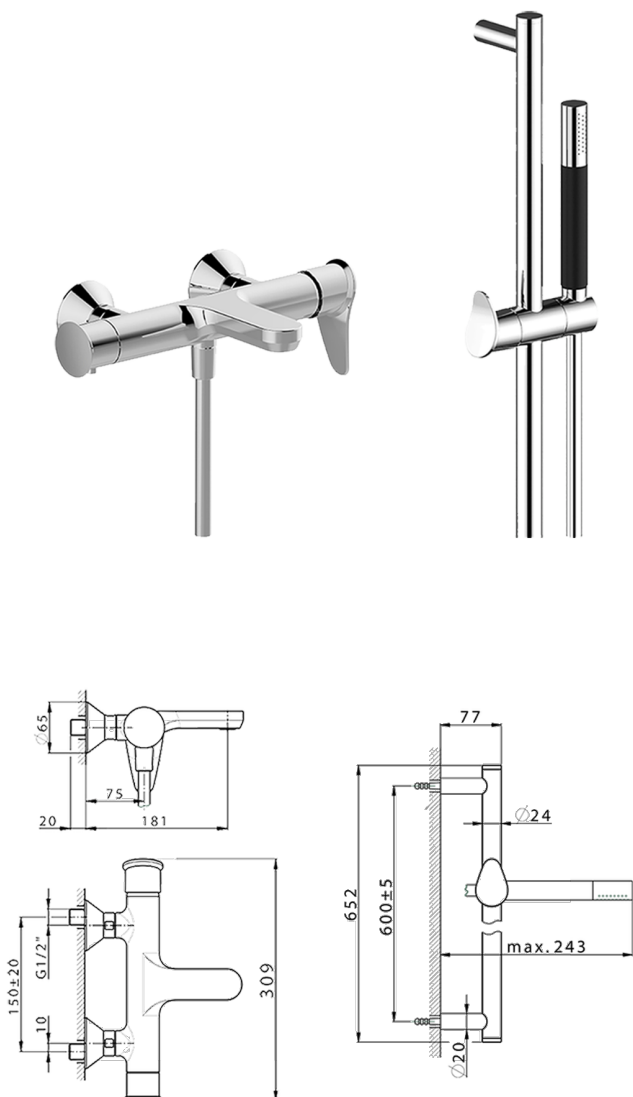

## Single lever bath mixer, with shower set HARLOCK\_HC000064

MODEL **HC000064**

Single lever bath mixer, with shower set, 60 cm Rail with slide bracket, Brass D.24mm minimalistic one spray handshower, 150 cm SUPREME smooth flexible hose

### AVAILABLE FINISHINGS

-  **21** 21 Chrome
-  **2P** 2P Rose Gold
-  **2Q** 2Q Black Titanium
-  **40** 40 Matt Black
-  **4Q** 4Q Matt White
-  **6T** 6T Chrome/Matt Black

### CHARACTERISTICS

Cartridge Spare Parts **ZZ95409000**

**35 mm Cartridge**

### DeviaStop

The Huber Devia Stop technology allows to adjust the water flow and to direct it to the selected output point (overhead soaker, hand shower, etc).

2025-01-05