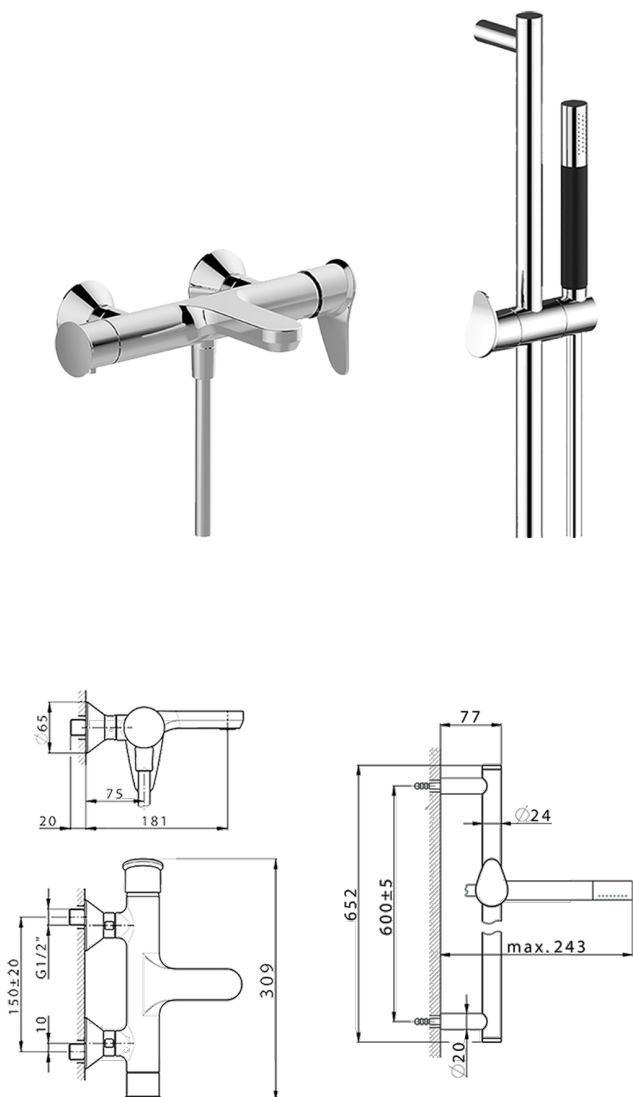

Single lever bath mixer, with shower set HARLOCK_HC000064

MODEL **HC000064**

Single lever bath mixer, with shower set, 60 cm Rail with slide bracket, Brass D.24mm minimalistic one spray handshower, 150 cm SUPREME smooth flexible hose

AVAILABLE FINISHINGS

-  **21** 21 Chrome
-  **2P** 2P Rose Gold
-  **2Q** 2Q Black Titanium
-  **40** 40 Matt Black
-  **4Q** 4Q Matt White
-  **6T** 6T Chrome/Matt Black

CHARACTERISTICS

Cartridge Spare Parts **ZZ95409000**

35 mm Cartridge

DeviaStop

The Huber Devia Stop technology allows to adjust the water flow and to direct it to the selected output point (overhead soaker, hand shower, etc).

2025-01-02