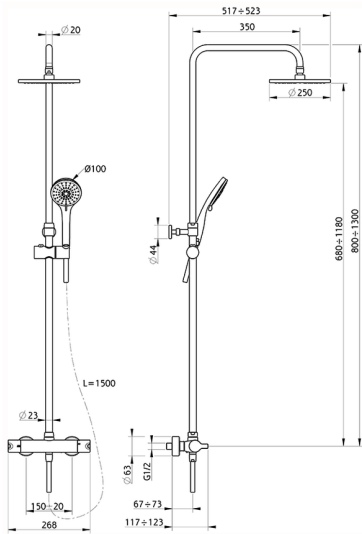

2-function Thermostatic shower set SOFT_SFC82030

MODEL **SFC82030**

2-function Thermostatic shower set, 2-outlet devia stop, adjustable riser column, sliding handshower holder, 100 mm ABS 3 sprays handshower, 250 mm round showerhead 8 mm thick BRASS, 150 cm smooth SILVERFLEX Flexible Hose

AVAILABLE FINISHINGS

21 21 Chrome

CHARACTERISTICS

Cartridge Spare Parts **22.03A.AR - ZZ97080004**

Argo 1 (short filter) Thermostatic Valve

DeviaStop

The Huber Devia Stop technology allows to adjust the water flow and to direct it to the selected output point (overhead soaker, hand shower, etc).