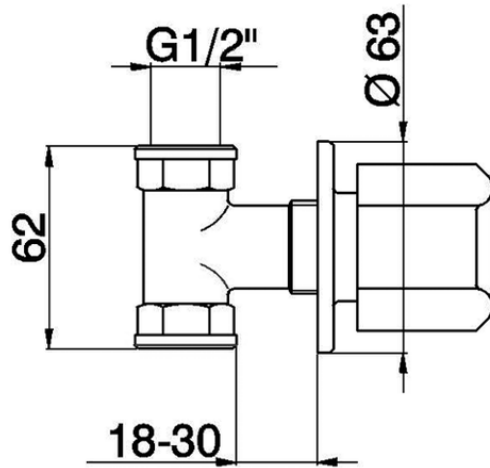

Concealed stop valve EVA_EV000300

EV000300

<https://en.huberitalia.com/concealed-stop-valve-eva-ev000300>

2024-11-15