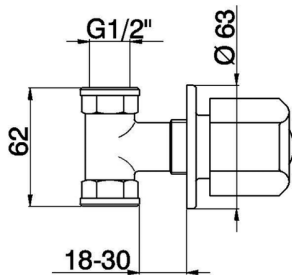

## Concealed stop valve EVA\_EV000300

MODEL **EV000300**

Concealed stop valve, 1/2" F outlet, without handle

AVAILABLE FINISHINGS

CHARACTERISTICS

Installation **Concealed**

2024-11-15