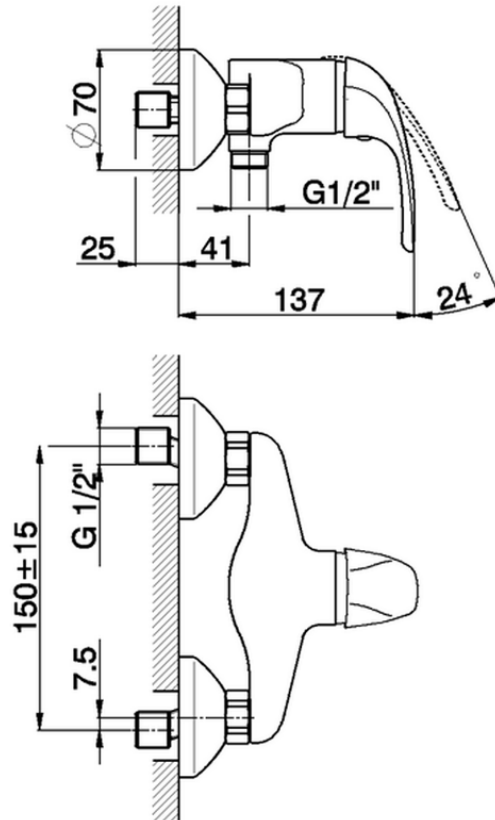

## Single lever shower mixer NORMA\_NM000440

NM000440

<https://en.huberitalia.com/single-lever-shower-mixer-norma-nm000440>

2024-11-15