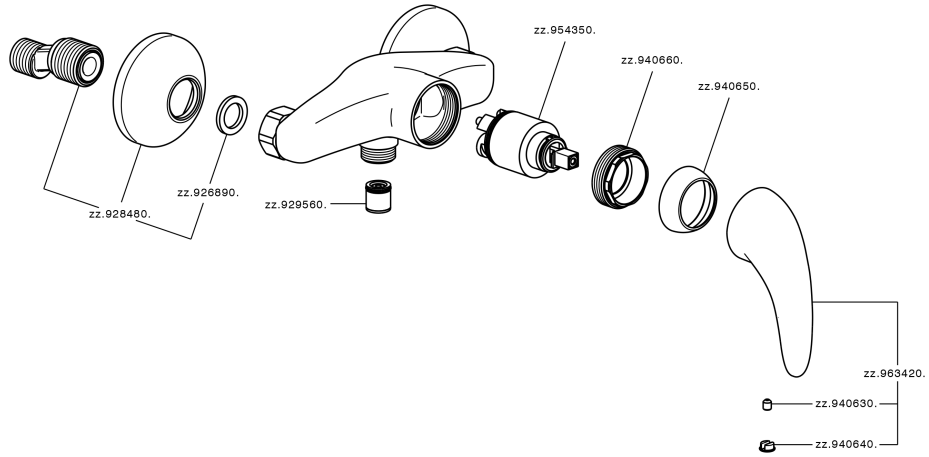

Single lever shower mixer NORMA_NM000440

NM000440

<https://en.huberitalia.com/single-lever-shower-mixer-norma-nm000440>

2024-11-15