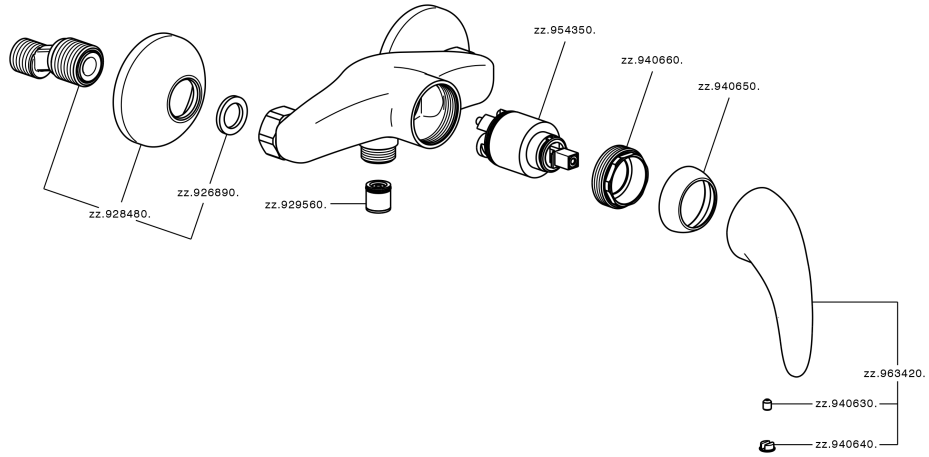

Single lever shower mixer NORMA_NM000440

MODEL **NM000440**

Single lever shower mixer, without shower set, 1/2" M Flexible Connection

AVAILABLE FINISHINGS

21 21 Chrome

CHARACTERISTICS

Cartridge Spare Parts **ZZ94034000**

35 mm Cartridge

Single lever shower mixer NORMA_NM000440

NM000440

<https://en.huberitalia.com/single-lever-shower-mixer-norma-nm000440>

2024-11-15