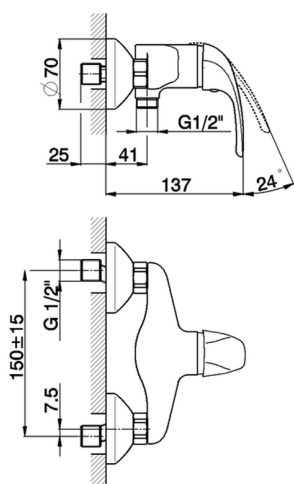

Single lever shower mixer NORMA_NM000440

MODEL **NM000440**

Single lever shower mixer, without shower set, 1/2" M Flexible Connection

AVAILABLE FINISHINGS

21 21 Chrome

CHARACTERISTICS

Cartridge Spare Parts **ZZ94034000**

35 mm Cartridge

Single lever shower mixer NORMA_NM000440

NM000440

<https://en.huberitalia.com/single-lever-shower-mixer-norma-nm000440>

2024-11-15