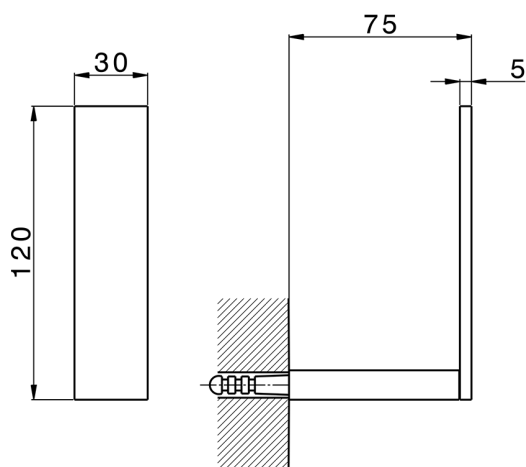

Toilet paper holder reserve_BATHROOM ACCESSORIES_SQ090410

MODEL **SQ090410**

Toilet paper holder reserve

AVAILABLE FINISHINGS

- **21** 21 Chrome
- **2B** 2B Polished Nickel
- **2F** 2F Brushed Nickel
- **2Q** 2Q Black Titanium
- **40** 40 Matt Black
- **4Q** 4Q Matt White

CHARACTERISTICS

2026-04-08