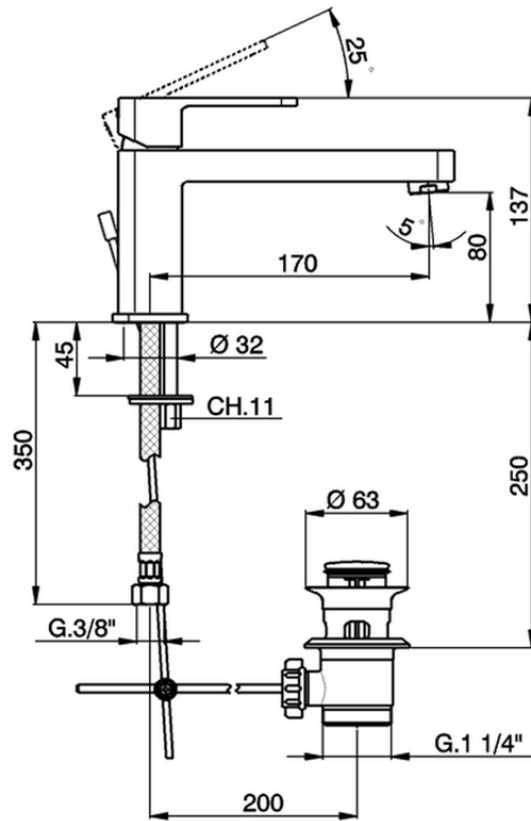

Single lever washbasin mixer DADO_DD001510

DD001510

<https://en.huberitalia.com/single-lever-washbasin-mixer-dado-dd001510>

2025-01-05