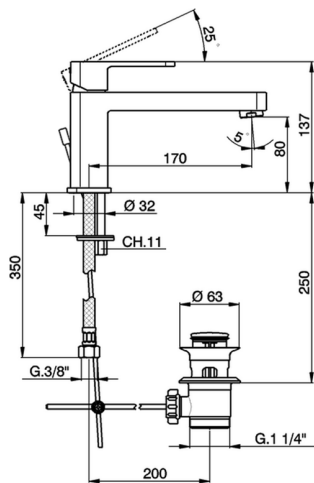

Single lever washbasin mixer DADO_DD001510

MODEL **DD001510**

Single lever washbasin mixer, with 1"1/4 automatic pop-up waste, G.3/8" stainless steel flexible hose

AVAILABLE FINISHINGS

-  **21** 21 Chrome
-  **2B** 2B Polished Nickel
-  **2F** 2F Brushed Nickel
-  **40** 40 Matt Black
-  **4Q** 4Q Matt White

CHARACTERISTICS

Cartridge Spare Parts **ZZ94240000**

25 mm Cartridge