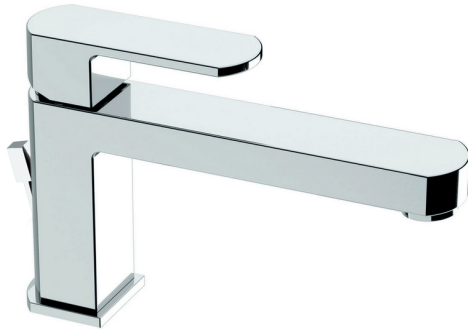

Single lever washbasin mixer DADO_DD001510

MODEL **DD001510**

Single lever washbasin mixer, with 1"1/4 automatic pop-up waste, G.3/8" stainless steel flexible hose

AVAILABLE FINISHINGS

-  **21** 21 Chrome
-  **2B** 2B Polished Nickel
-  **2F** 2F Brushed Nickel
-  **40** 40 Matt Black
-  **4Q** 4Q Matt White

CHARACTERISTICS

Cartridge Spare Parts **ZZ94240000**

25 mm Cartridge