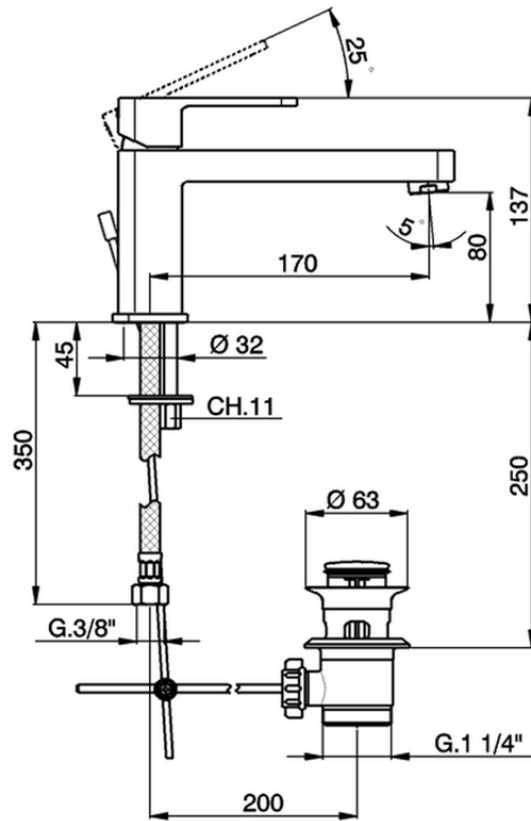

Single lever washbasin mixer DADO_DD001510

DD001510

<https://en.huberitalia.com/single-lever-washbasin-mixer-dado-dd001510>

2025-01-02