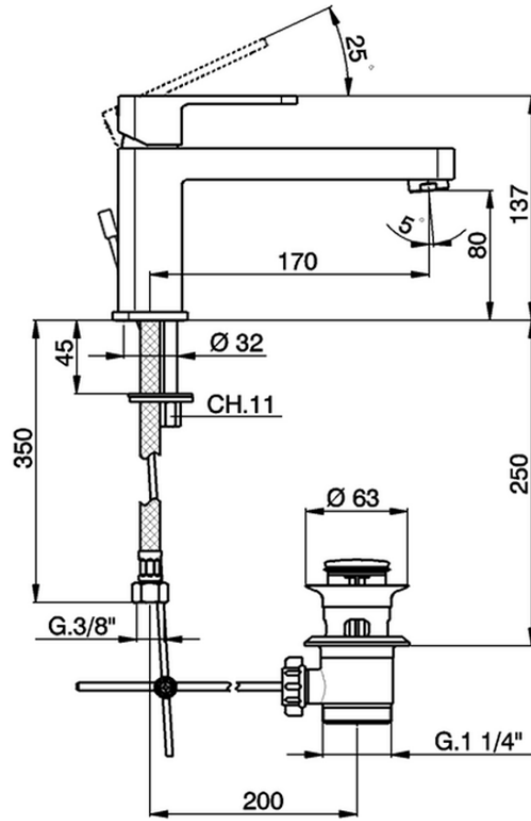

Single lever washbasin mixer DADO_DD001510

DD001510

<https://en.huberitalia.com/single-lever-washbasin-mixer-dado-dd001510>

2025-01-05