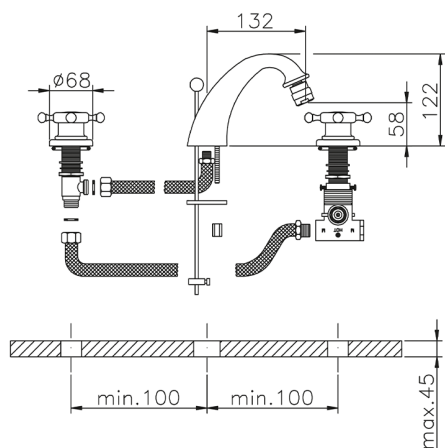

## Thermostatic bidet mixer VICTORIAN\_VTT73010

MODEL **VTT73010**

Thermostatic bidet mixer, with 1"1/4 automatic pop up waste

### CHARACTERISTICS

Cartridge Spare Parts **24.04A.PP**

**8x20 Plus P Thermostatic Valve**