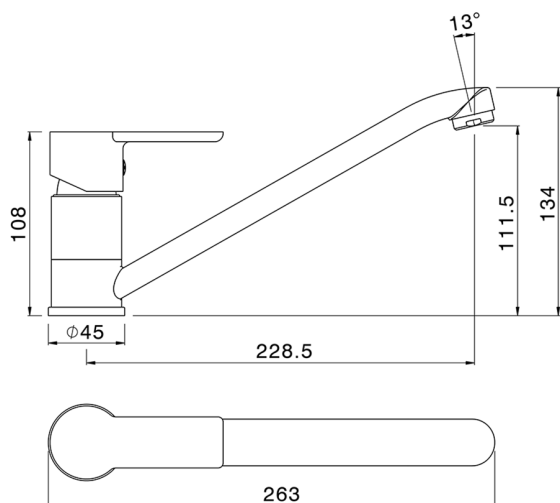

Single lever sink mixer KITCHEN_ZR000584

MODEL **ZR000584**

Single lever sink mixer, swivel spout, G.3/8" Stainless Steel Flexible hoses

AVAILABLE FINISHINGS

CHARACTERISTICS

Cartridge Spare Parts **ZZ94035000**

35 mm Cartridge

2026-06-06