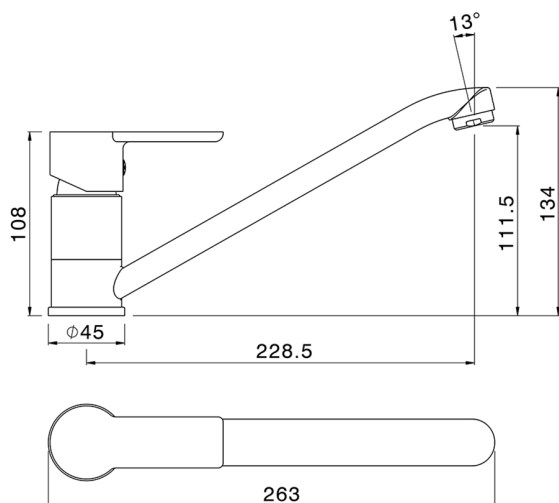

Single lever sink mixer KITCHEN_ZR000584

MODEL **ZR000584**

Single lever sink mixer, swivel spout, G.3/8" Stainless Steel Flexible hoses

AVAILABLE FINISHINGS

CHARACTERISTICS

Cartridge Spare Parts **ZZ94035000**

35 mm Cartridge

2026-04-07