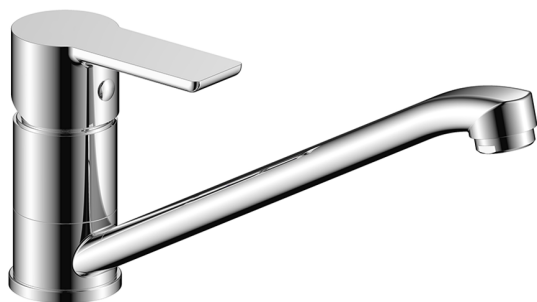

Single lever sink mixer KITCHEN_ZR000584

MODEL **ZR000584**

Single lever sink mixer, swivel spout, G.3/8" Stainless Steel Flexible hoses

AVAILABLE FINISHINGS

CHARACTERISTICS

Cartridge Spare Parts **ZZ94035000**

35 mm Cartridge

2026-06-06