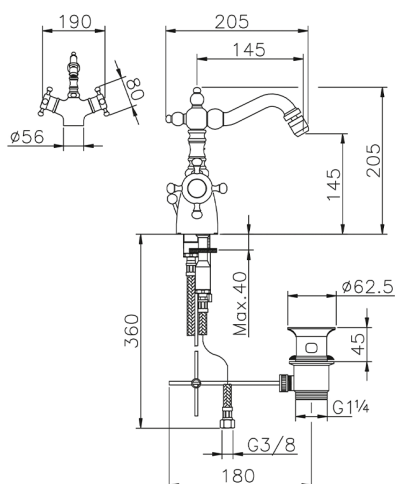

Thermostatic bidet mixer VICTORIAN_VTT56010

MODEL **VTT56010**

Thermostatic bidet mixer, with 1"1/4 automatic pop up waste, swivel Spout, G.3/8" Stainless Steel Flexible

AVAILABLE FINISHINGS

-  **21** 21 Chrome
-  **27** 27 Old Bronze
-  **2A** 2A Satin Brushed Nickel
-  **2G** 2G Antique Gold
-  **2W** 2W Brushed Gold

CHARACTERISTICS

Cartridge Spare Parts **24.04A.PP**

8x20 Plus P Thermostatic Valve

Thermostatic

The Huber thermostatic is your personal water manager, helping you to handle, control and save water and energy.

Thermostatic bidet mixer VICTORIAN_VTT56010

VTT56010

<https://en.huberitalia.com/thermostatic-bidet-mixer-victorian-vtt56010>

2024-11-23