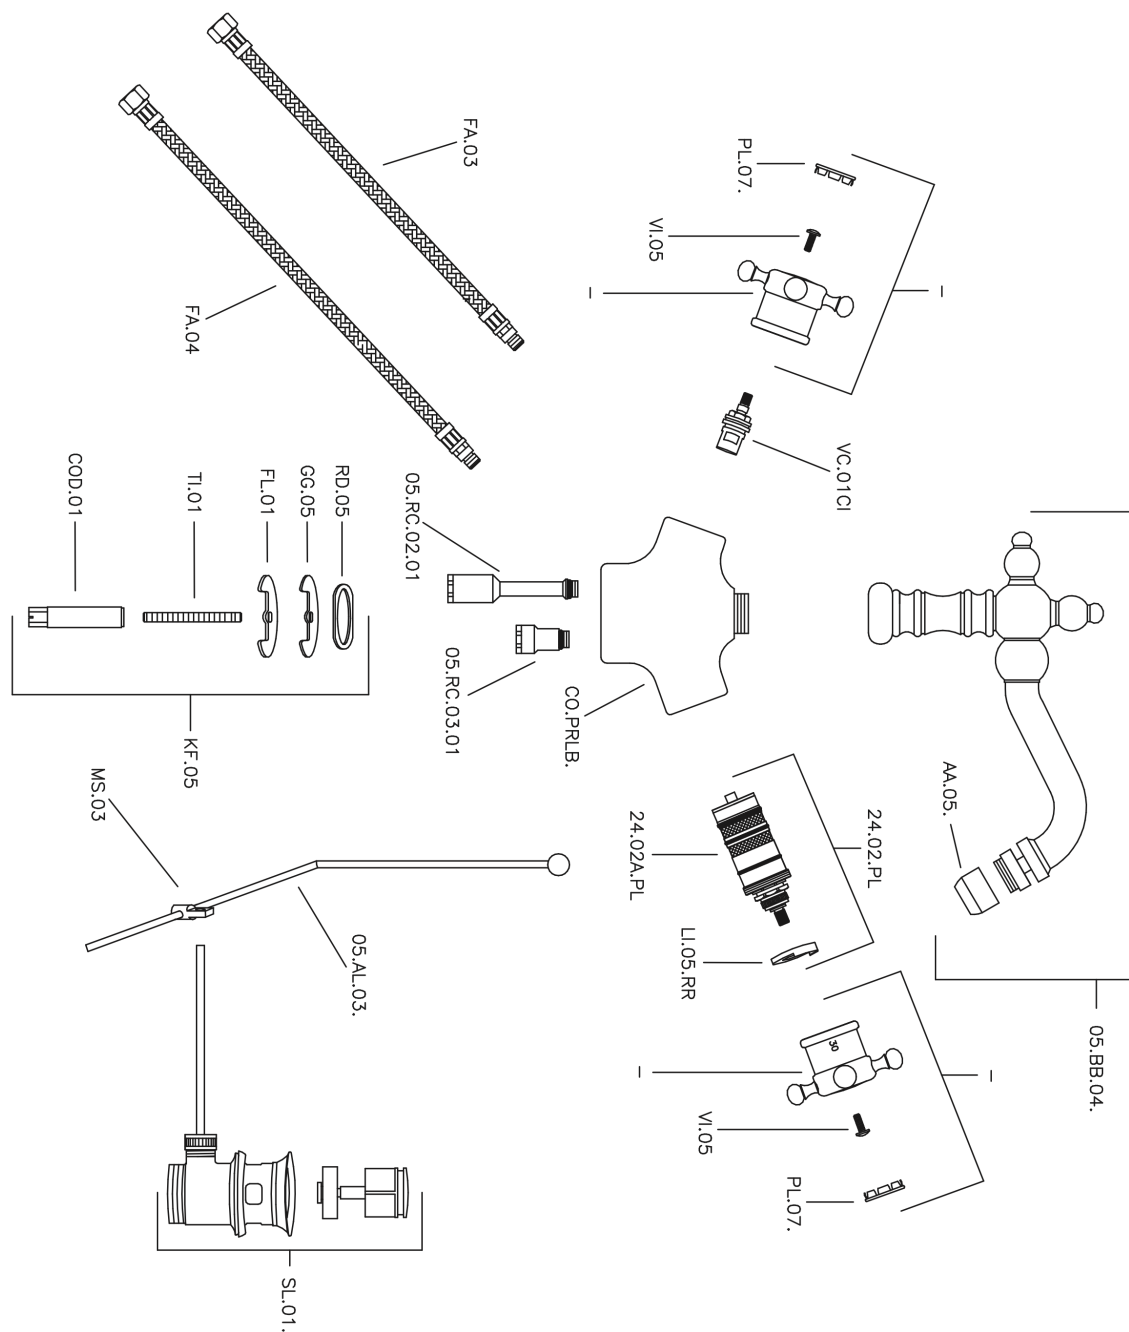

Thermostatic bidet mixer VICTORIAN_VTT56010

MODEL **VTT56010**

Thermostatic bidet mixer, with 1"1/4 automatic pop up waste, swivel Spout, G.3/8" Stainless Steel Flexible

AVAILABLE FINISHINGS

-  **21** 21 Chrome
-  **27** 27 Old Bronze
-  **2A** 2A Satin Brushed Nickel
-  **2G** 2G Antique Gold
-  **2W** 2W Brushed Gold

CHARACTERISTICS

Cartridge Spare Parts **24.04A.PP**

8x20 Plus P Thermostatic Valve

Thermostatic

The Huber thermostatic is your personal water manager, helping you to handle, control and save water and energy.

Thermostatic bidet mixer VICTORIAN_VTT56010

VTT56010

<https://en.huberitalia.com/thermostatic-bidet-mixer-victorian-vtt56010>

2024-11-23