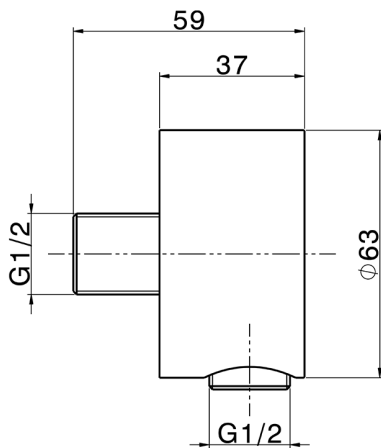

## Elbow LYNOX\_SS017310

MODEL **SS017310**

Elbow,Inox AISI 316L

AVAILABLE FINISHINGS

**D1** D1 Brushed Inox

CHARACTERISTICS

2024-12-22