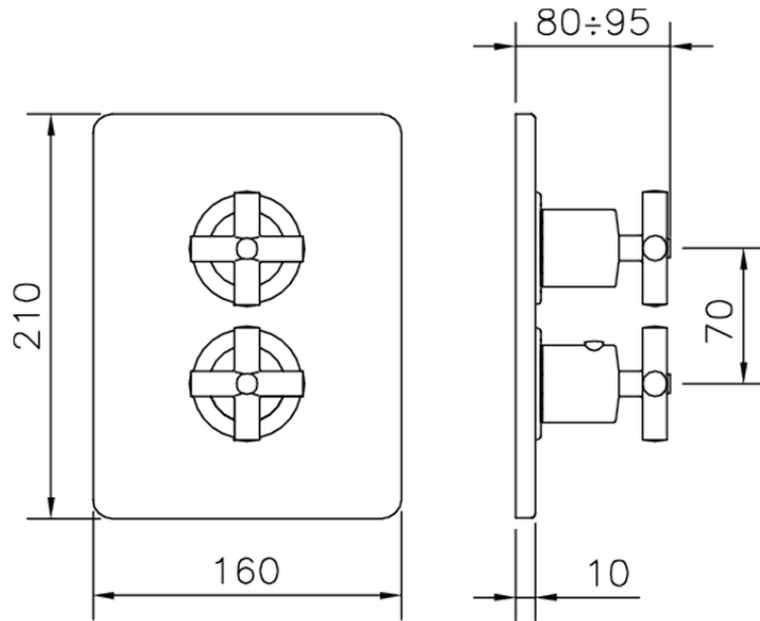

## Exposed part for 3-outlet con.thermo.shower valve THERMO\_SU018200

SU018200

<https://en.huberitalia.com/exposed-part-for-3-outlet-con-thermo-shower-valve-thermo-su018200>

Piastra/Plate/Plaque/Platte/Placa

2-3mm: XX 25-40 YY 76-91

10 mm: XX 16-31 YY 65-80

ZB018201

<https://en.huberitalia.com/3-outlet-concealed-thermostatic-shower-valve-concealed-zb018201>

2026-04-29