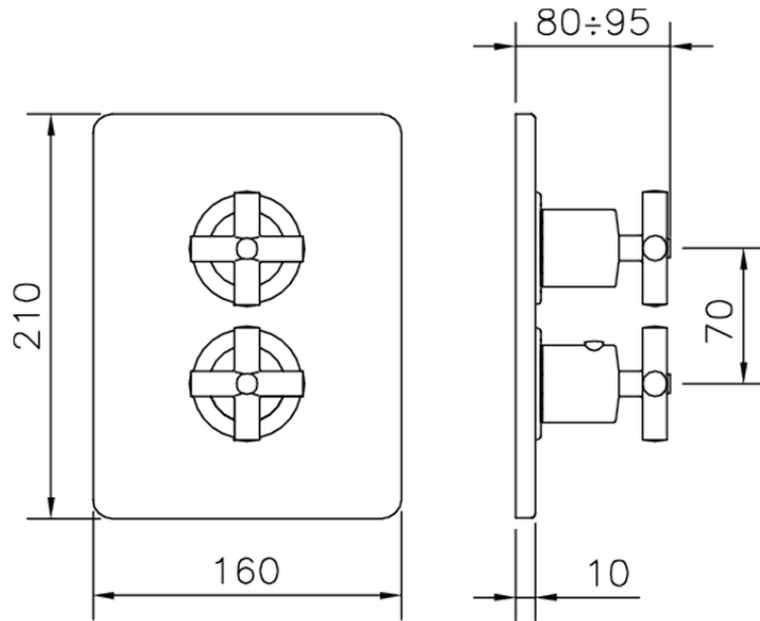

Exposed part for 3-outlet con.thermo.shower valve THERMO_SU018200

SU018200

<https://en.huberitalia.com/exposed-part-for-3-outlet-con-thermo-shower-valve-thermo-su018200>

Piastra/Plate/Plaque/Platte/Placa

2-3mm: XX 25-40 YY 76-91

10 mm: XX 16-31 YY 65-80

ZB018201

<https://en.huberitalia.com/3-outlet-concealed-thermostatic-shower-valve-concealed-zb018201>

2026-06-10