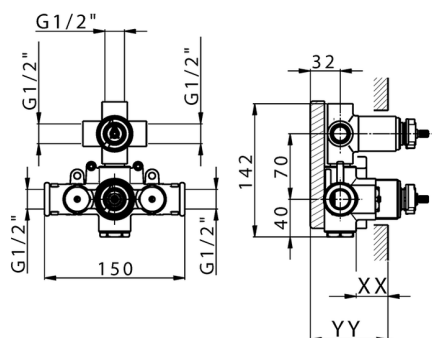

3-outlet Concealed thermostatic shower valve CONCEALED_ZB018201

MODEL **ZB018201**

3-Outlet Concealed thermostatic mixer, with 3-outlet diverter, without trim kit

AVAILABLE FINISHINGS

CHARACTERISTICS

Installation	Concealed
Cartridge Spare Parts	24.04A.PP
8x20 Plus P Thermostatic Valve	
Concealed	1

Piastra/Plate/Plaque/Platte/Placa
 2-3mm: XX 25-40 YY 76-91
 10 mm: XX 16-31 YY 65-80

DeviaStop

The Huber Devia Stop technology allows to adjust the water flow and to direct it to the selected output point (overhead soaker, hand shower, etc).