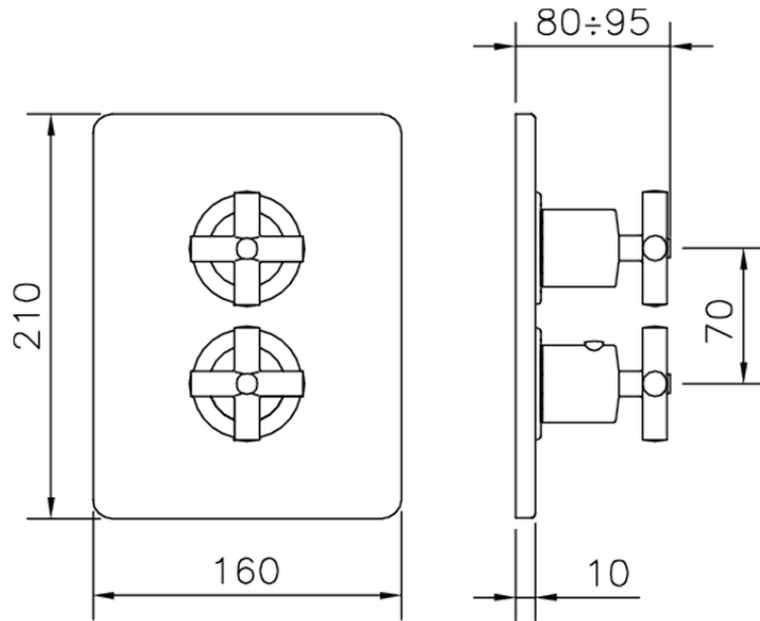

Exposed part for 3-outlet con.thermo.shower valve THERMO_SU018200

SU018200

<https://en.huberitalia.com/exposed-part-for-3-outlet-con-thermo-shower-valve-thermo-su018200>

Piastra/Plate/Plaque/Platte/Placa

2-3mm: XX 25-40 YY 76-91

10 mm: XX 16-31 YY 65-80

ZB018201

<https://en.huberitalia.com/3-outlet-concealed-thermostatic-shower-valve-concealed-zb018201>

2026-06-25