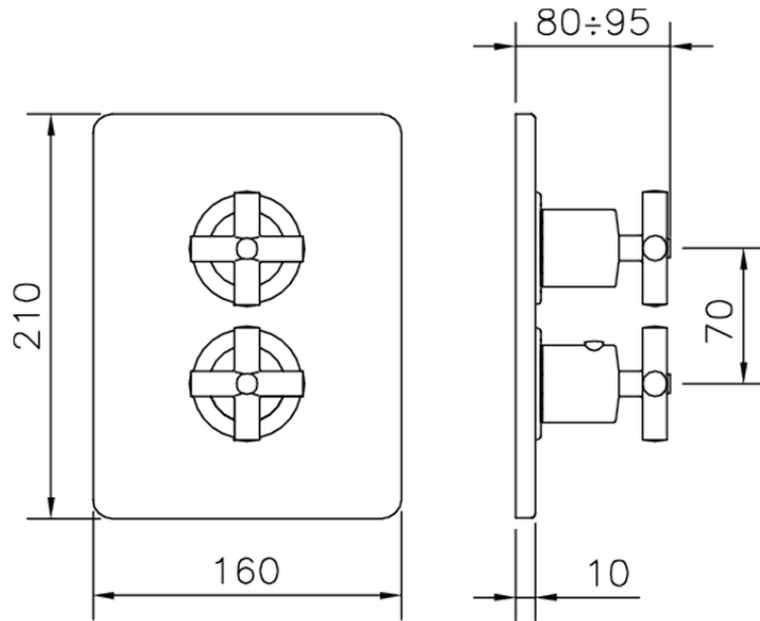

Exposed part for 3-outlet con.thermo.shower valve THERMO_SU018200

SU018200

<https://en.huberitalia.com/exposed-part-for-3-outlet-con-thermo-shower-valve-thermo-su018200>

Piastra/Plate/Plaque/Platte/Placa

2-3mm: XX 25-40 YY 76-91

10 mm: XX 16-31 YY 65-80

ZB018201

<https://en.huberitalia.com/3-outlet-concealed-thermostatic-shower-valve-concealed-zb018201>

2026-04-08