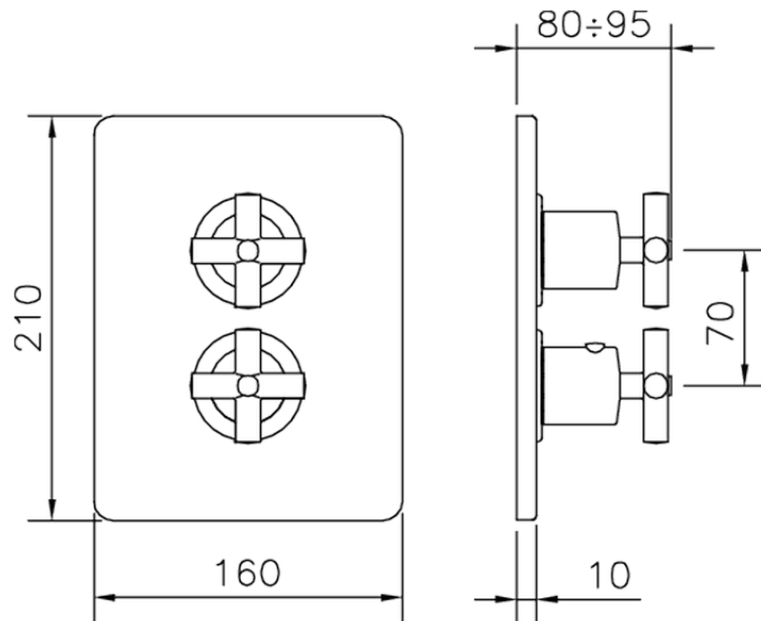

## Exposed part for 3-outlet con.thermo.shower valve THERMO\_SU018200

SU018200

<https://en.huberitalia.com/exposed-part-for-3-outlet-con-thermo-shower-valve-thermo-su018200>

Piastra/Plate/Plaque/Platte/Placa

2-3mm: XX 25-40 YY 76-91

10 mm: XX 16-31 YY 65-80

ZB018201

<https://en.huberitalia.com/3-outlet-concealed-thermostatic-shower-valve-concealed-zb018201>

2026-05-25