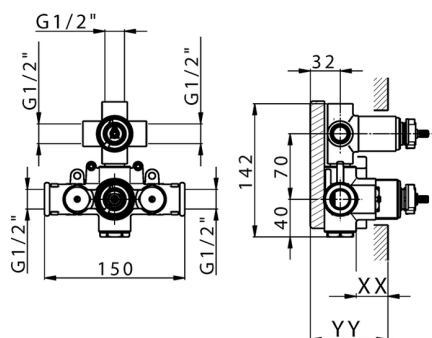

3-outlet Concealed thermostatic shower valve CONCEALED_ZB018201

MODEL **ZB018201**

3-Outlet Concealed thermostatic mixer, with 3-outlet diverter, without trim kit

AVAILABLE FINISHINGS

CHARACTERISTICS

Installation **Concealed**

Cartridge Spare Parts **24.04A.PP**

8x20 Plus P Thermostatic Valve

Concealed **1**

Piastra/Plate/Plaque/Platte/Placa

2-3mm: XX 25-40 YY 76-91

10 mm: XX 16-31 YY 65-80

DeviaStop

The Huber Devia Stop technology allows to adjust the water flow and to direct it to the selected output point (overhead soaker, hand shower, etc).