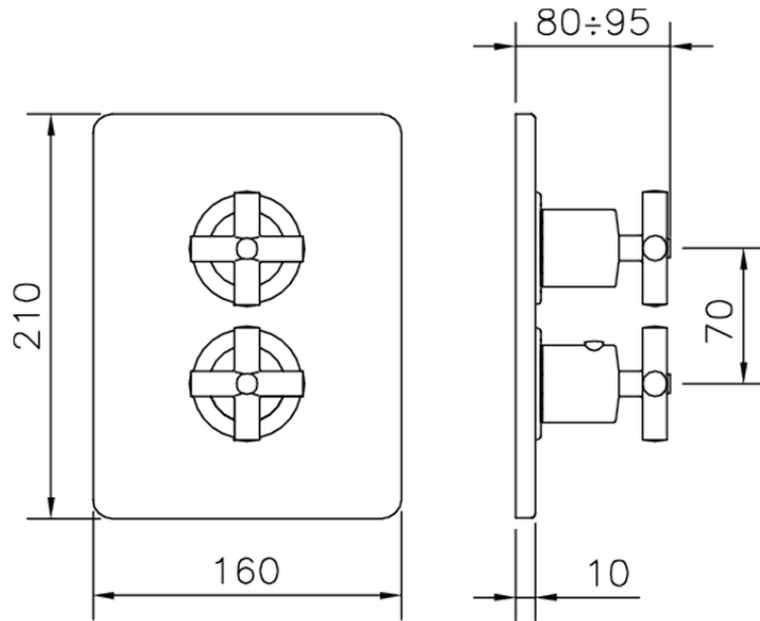

Exposed part for 3-outlet con.thermo.shower valve THERMO_SU018200

SU018200

<https://en.huberitalia.com/exposed-part-for-3-outlet-con-thermo-shower-valve-thermo-su018200>

Piastra/Plate/Plaque/Platte/Placa

2-3mm: XX 25-40 YY 76-91

10 mm: XX 16-31 YY 65-80

ZB018201

<https://en.huberitalia.com/3-outlet-concealed-thermostatic-shower-valve-concealed-zb018201>

2026-04-29