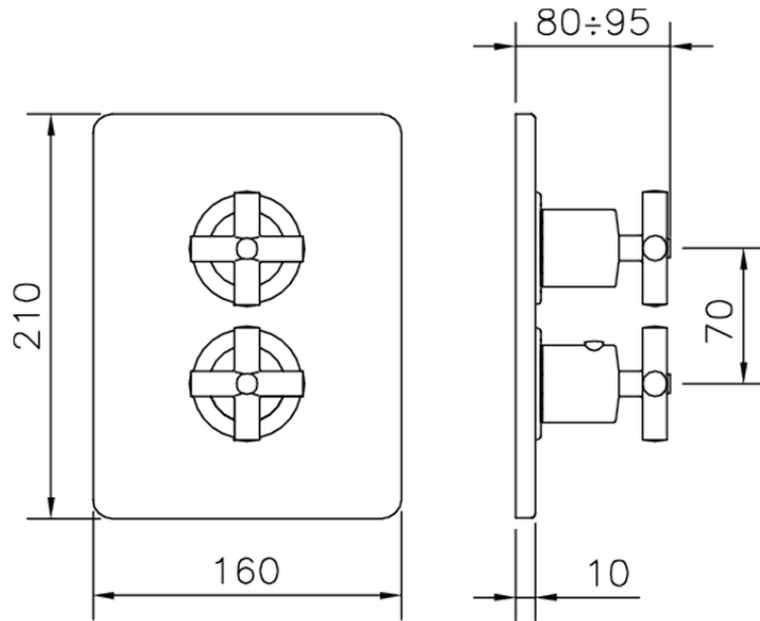

Exposed part for 3-outlet con.thermo.shower valve THERMO_SU018200

SU018200

<https://en.huberitalia.com/exposed-part-for-3-outlet-con-thermo-shower-valve-thermo-su018200>

Piastra/Plate/Plaque/Platte/Placa

2-3mm: XX 25-40 YY 76-91

10 mm: XX 16-31 YY 65-80

ZB018201

<https://en.huberitalia.com/3-outlet-concealed-thermostatic-shower-valve-concealed-zb018201>

2026-05-25