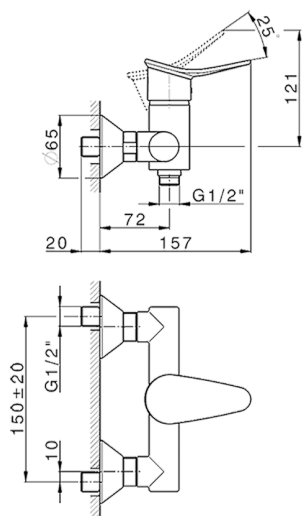

Single lever shower mixer, with shower set HARLOCK_HC000463

MODEL **HC000463**

Single lever shower mixer, with shower set, 60 cm slide rail kit with sliding bracket, Brass D.24mm minimalistic one spray handshower, 150 cm SUPREME smooth flexible hose

AVAILABLE FINISHINGS

-  **21** 21 Chrome
-  **2P** 2P Rose Gold
-  **2Q** 2Q Black Titanium
-  **40** 40 Matt Black
-  **4Q** 4Q Matt White
-  **6T** 6T Chrome/Matt Black

CHARACTERISTICS

Cartridge Spare Parts **ZZ95409000**

35 mm Cartridge

EcoStop

EcoStop feature limits water flow to approximately 50% of maximum output with one point of resistance on setting. Push slightly past the middle stop only when full water output is required. This will save water up to 50%.