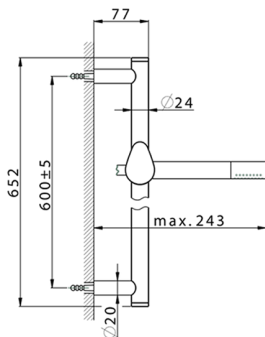

Single lever shower mixer, with shower set HARLOCK_HC000463

MODEL **HC000463**

Single lever shower mixer, with shower set, 60 cm slide rail kit with sliding bracket, Brass D.24mm minimalistic one spray handshower, 150 cm SUPREME smooth flexible hose

AVAILABLE FINISHINGS

-  **21** 21 Chrome
-  **2P** 2P Rose Gold
-  **2Q** 2Q Black Titanium
-  **40** 40 Matt Black
-  **4Q** 4Q Matt White
-  **6T** 6T Chrome/Matt Black

CHARACTERISTICS

Cartridge Spare Parts **ZZ95409000**

35 mm Cartridge

EcoStop

EcoStop feature limits water flow to approximately 50% of maximum output with one point of resistance on setting. Push slightly past the middle stop only when full water output is required. This will save water up to 50%.