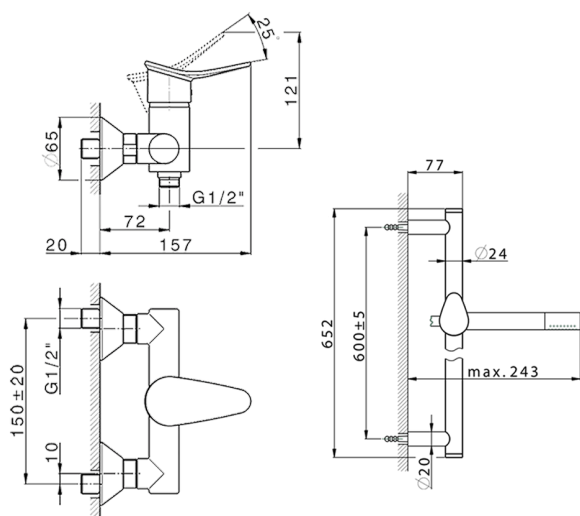

Single lever shower mixer, with shower set HARLOCK_HC000463

MODEL **HC000463**

Single lever shower mixer, with shower set, 60 cm slide rail kit with sliding bracket, Brass D.24mm minimalist one spray handshower, 150 cm SUPREME smooth flexible hose

AVAILABLE FINISHINGS

-  **21** 21 Chrome
-  **2P** 2P Rose Gold
-  **2Q** 2Q Black Titanium
-  **40** 40 Matt Black
-  **4Q** 4Q Matt White
-  **6T** 6T Chrome/Matt Black

CHARACTERISTICS

Cartridge Spare Parts **ZZ95409000**

35 mm Cartridge

EcoStop

EcoStop feature limits water flow to approximately 50% of maximum output with one point of resistance on setting. Push slightly past the middle stop only when full water output is required. This will save water up to 50%.