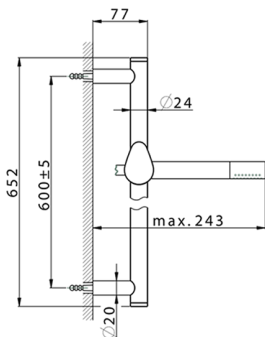

Single lever shower mixer, with shower set HARLOCK_HC000463

MODEL **HC000463**

Single lever shower mixer, with shower set, 60 cm slide rail kit with sliding bracket, Brass D.24mm minimalist one spray handshower, 150 cm SUPREME smooth flexible hose

AVAILABLE FINISHINGS

-  **21** 21 Chrome
-  **2P** 2P Rose Gold
-  **2Q** 2Q Black Titanium
-  **40** 40 Matt Black
-  **4Q** 4Q Matt White
-  **6T** 6T Chrome/Matt Black

CHARACTERISTICS

Cartridge Spare Parts **ZZ95409000**

35 mm Cartridge

EcoStop

EcoStop feature limits water flow to approximately 50% of maximum output with one point of resistance on setting. Push slightly past the middle stop only when full water output is required. This will save water up to 50%.